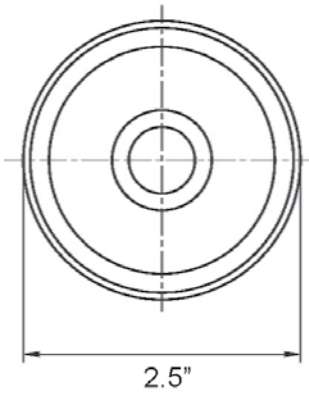

## Classic Rosette

Front View

Side View

- > Collection: Nostalgic
- > Design code: CLA
- > Material: Forged Brass
- > Functions: Passage, Privacy, Dummy, Interior Mortise

Classic Rosette shown in Antique Brass