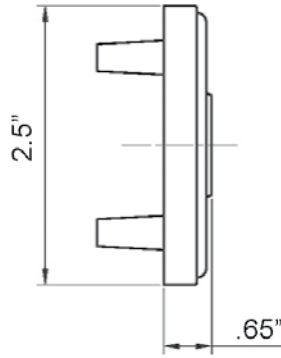

## Classic Rosette

Front View

Side View

- > Collection: Nostalgic
- > Design code: CLA
- > Material: Forged Brass
- > Functions: Passage, Privacy, Dummy, Interior Mortise

Classic Rosette shown in Antique Brass