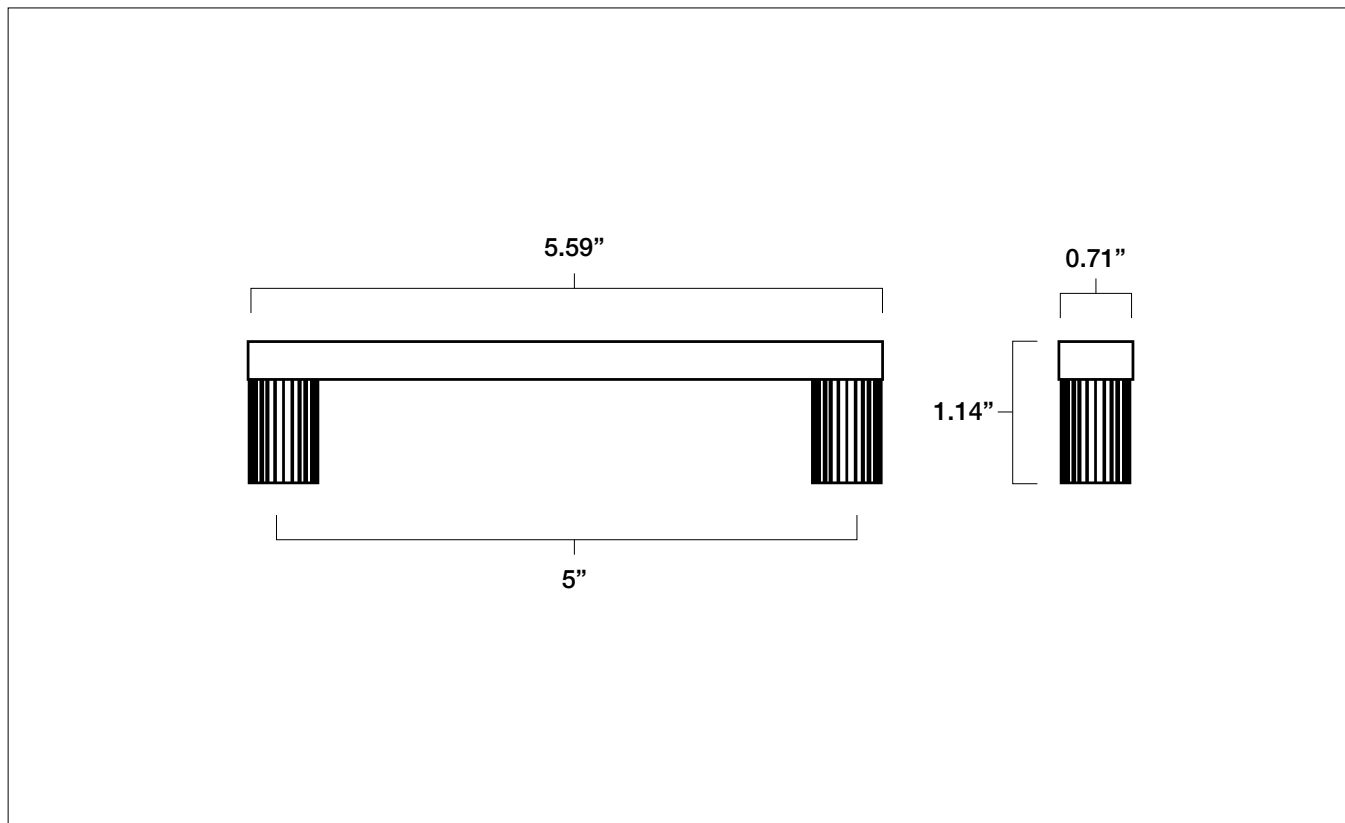

## RIBBED 5" CABINET PULL

### Tech Spec

| FINISH           | SKU     | ALSO INCLUDED                     |
|------------------|---------|-----------------------------------|
| Matte Black      | R509-MB | (2) 8-32, 1" Phillips head screws |
| Polished Nickel  | R509-PN | (2) 8-32, 1.75" Phillips head     |
| Satin Brass      | R509-SB | breakable screws                  |
| Satin Nickel     | R509-SN |                                   |
| Weathered Nickel | R509-WN |                                   |