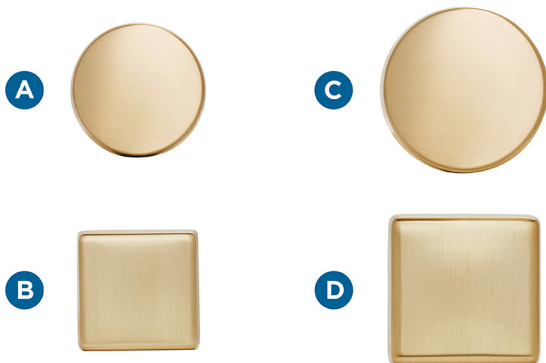

Amerock

Blackrock™

FINISH SHOWN: Champagne Bronze

Products sold separately.

Knobs