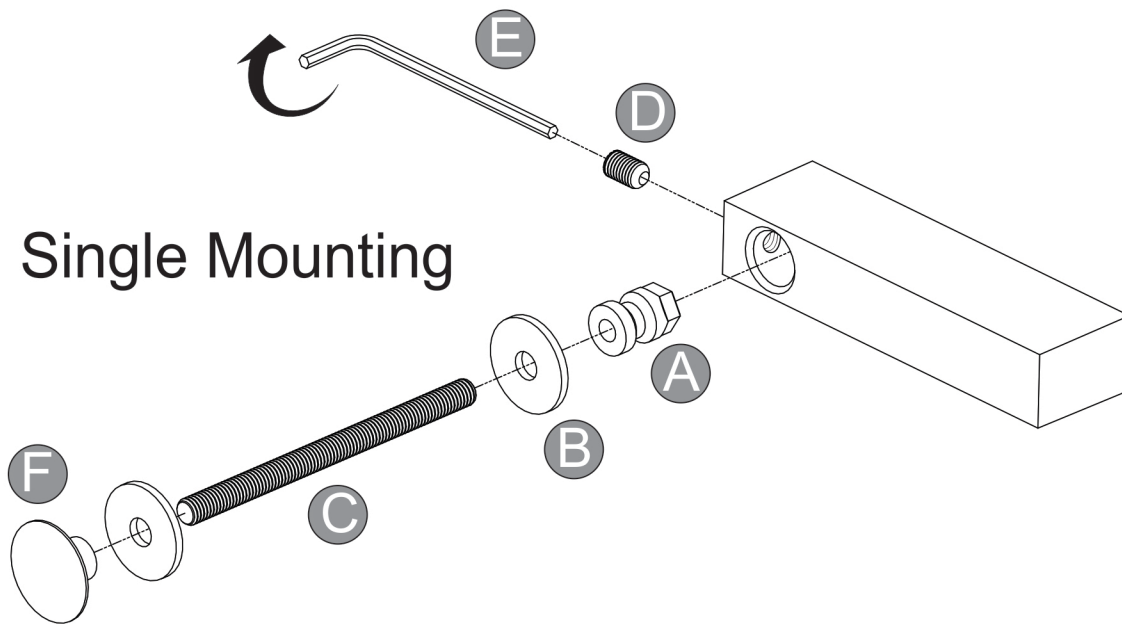

Door Pull Installation Instruction

ZEN

- A** 3/8" Bushing
- B** Cork Washer
(Use only on glass doors)
- C** Headless Bolt
- D** ALLEN Set Screw
- E** ALLEN Wrench
(Item included in the hardware kit)
- F** Cover 3/8"
(Only in single assemblies)