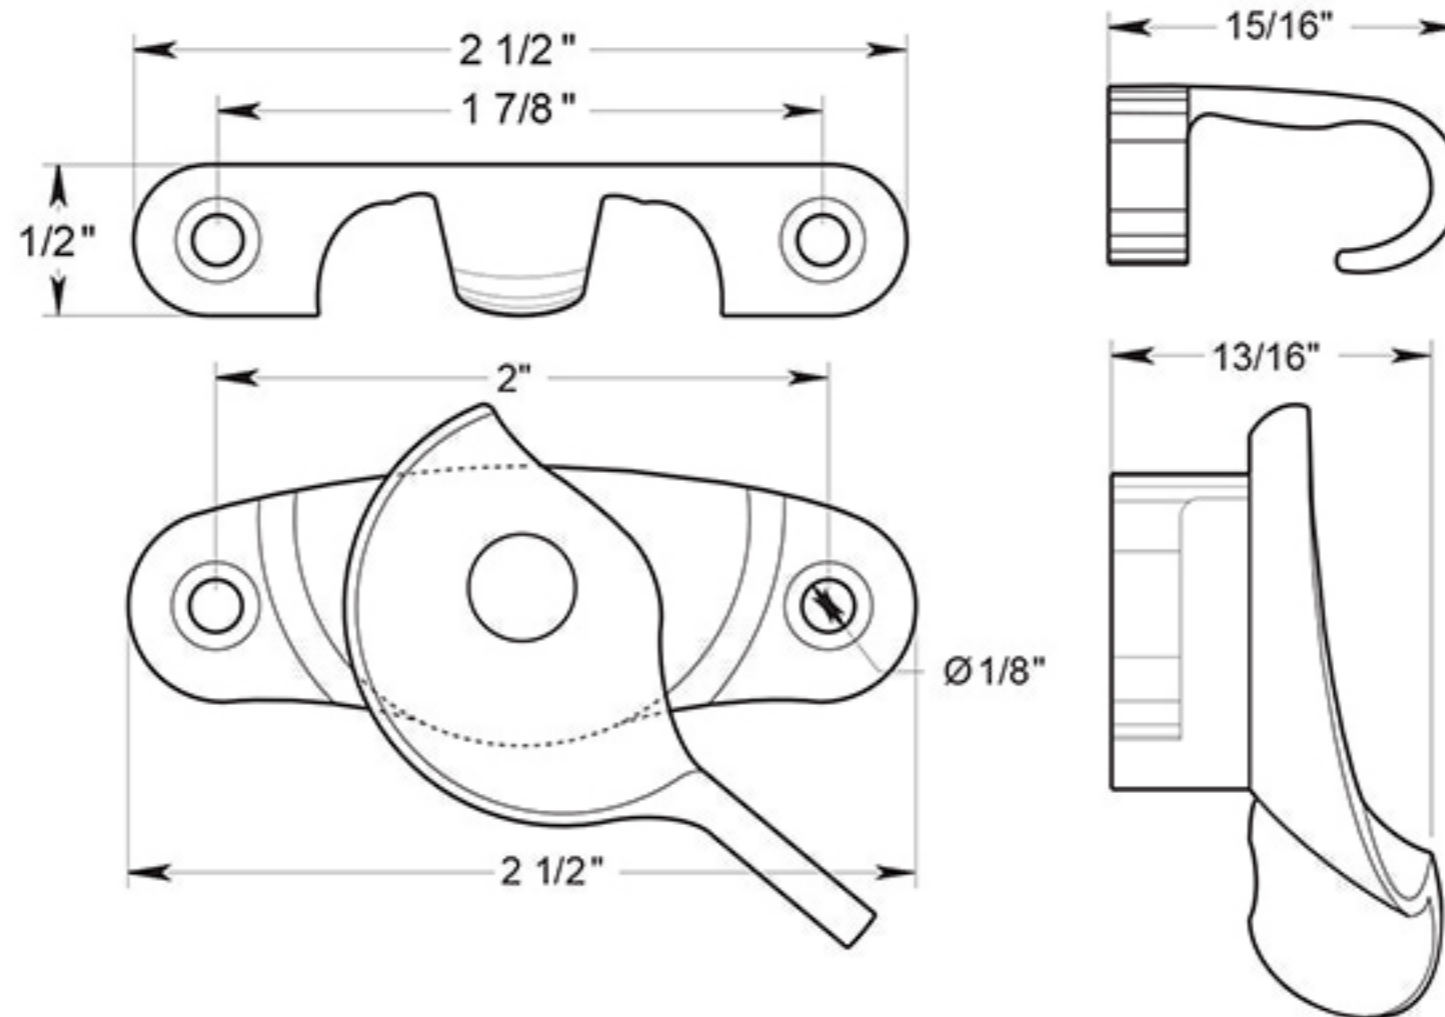

# WL07

2-1/2" WINDOW SASH LOCK / SOLID BRASS

DRAWING NOT TO SCALE

NOTE: Deltana reserves the right to constantly improve its products and is not responsible for differences between the product in-hand and the specifications contained in this drawing. We do not recommend to pre-drill holes or pre-cut woods or metals based on the drawing information if the veracity of the specifications has not been proven by the live product.