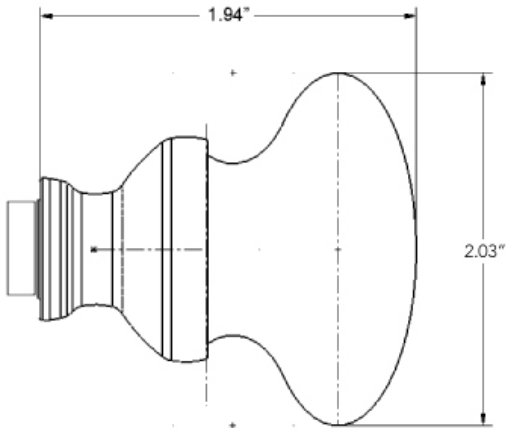

White Porcelain Knob

- > Collection: Nostalgic
- > Design code: WHI
- > Material: Forged Brass, Porcelain
- > Functions: Knob pair with 3/8" – 20 spindle

White Porcelain Knob shown in Antique Brass