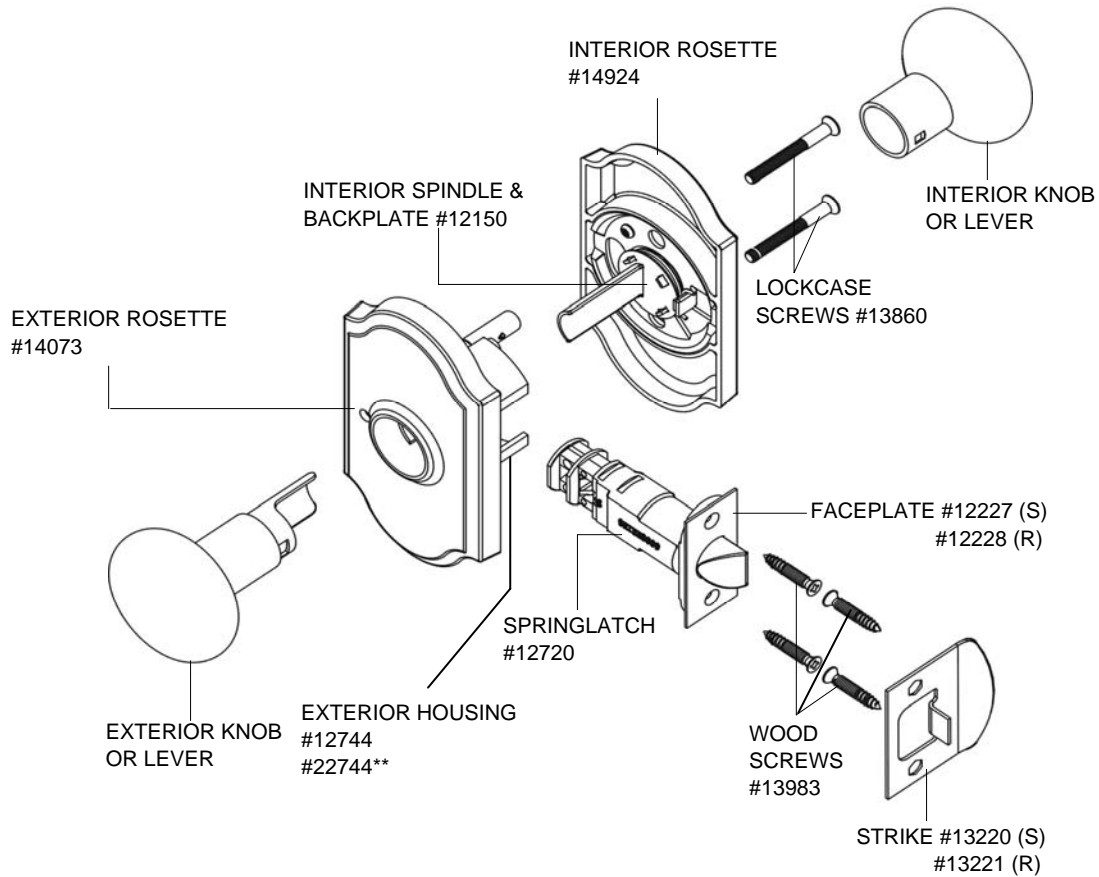

**Privacy (Bath/Bedroom)**  
7110 (Premiere)

\* Finishes available: (R, H, 1, 2, P)

**Note:** Exterior Housing and Interior Spindle & Backplate accommodates standard door thickness 1 3/8" to 1 3/4" (35-44 mm)

\*\* Housing Assembly for Straight Levers

Springlatch		Knob	Lever
7110/7010	Convertible Backset 2 3/8" to 2 3/4" (60-70 mm)	12720	32720

Latch & Strike Screws		
Wood Door & Jamb		13983
Metal Door		13903
Metal Jamb		13902
Knob & Lever Styles		
Interior	Knob/Lever Style	Exterior
12219	Wexford Knob	12223
12283	Durham Knob	12285
12230	Right Hand Carlow Lever	12229
12215	Left Hand Carlow Lever	12235
12301	**Non-Handed Waterford Lever	12303
12305	**Non-Handed Monaghan Lever	12307