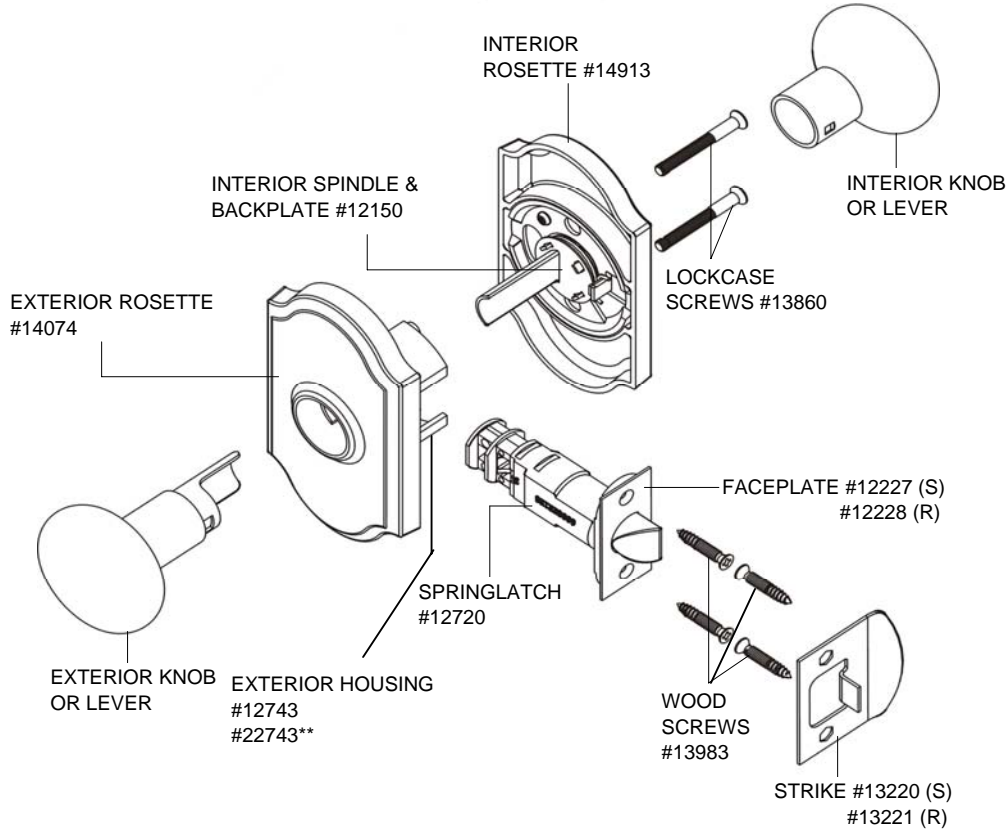

Passage (Closet/Hall)
7100 (Premiere)

Note: Exterior Housing and Interior Spindle & Backplate accommodates standard door thickness 1 3/8" to 1 3/4" (35-44 mm)

** Housing Assembly for Straight Levers

Springlatch		Knob	Lever
7100/7000	Convertible Backset 2 3/8" to 2 3/4" (60-70 mm)	12720	32720

* Finishes Available: (R, H, 1, 2, P)

Latch & Strike Screws		
Wood Door & Jamb		13983
Metal Door		13903
Metal Jamb		13902
Knob & Lever Styles		
Inner	Knob/Lever Style	Outer
12219	Wexford Knob	12223
12283	Durham Knob	12285
12230	Right Hand Carlow Lever	12229
12215	Left Hand Carlow Lever	12235
12301	**Non-Handed Waterford Lever	12303
12305	**Non-Handed Monaghan Lever	12307