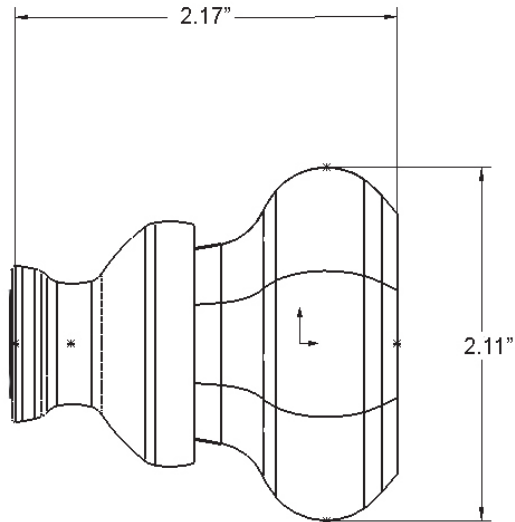

Waldorf White Milk Glass Knob

- > Collection: Nostalgic
- > Design code: WAW
- > Material: Forged Brass/Milk Glass
- > Functions: Knob pair with 3/8" – 20 spindle

Waldorf White Milk Glass Knob shown in
Oil-Rubbed Bronze