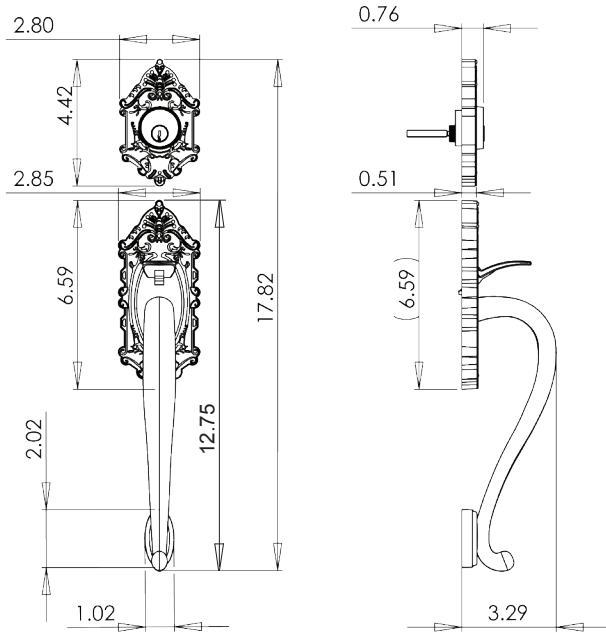

Victorian Handleset – S Grip

- > Collection: Nostalgic
- > Design code: VICSGR
- > Material: Solid Forged Brass
- > Functions: Single Cylinder

Minimum bore distance is recommended at 5"

Available Finishes