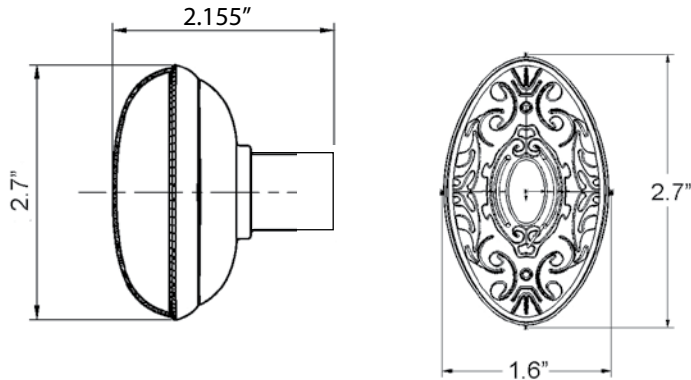

### Victorian Knob

- > Collection: Nostalgic
- > Design code: VIC
- > Functions: Knob pair with 3/8" – 20 spindle