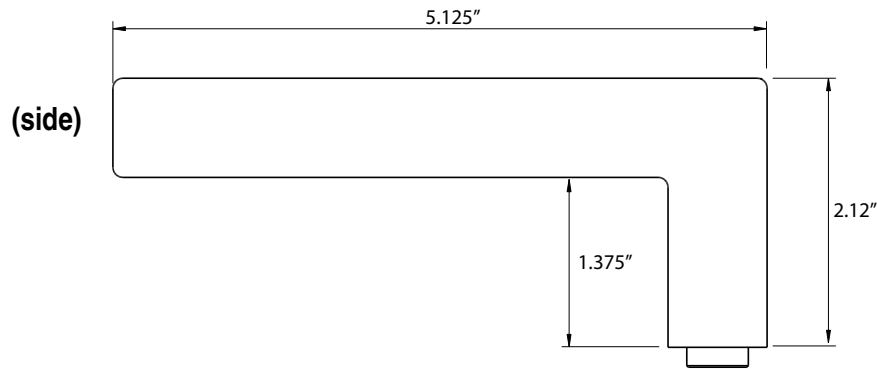

TECHNICAL SPECIFICATIONS

Moderno Lever

- > Design code: MOD
- > Material: Forged Brass
- > Functions: Left or right handing

Moderno Lever