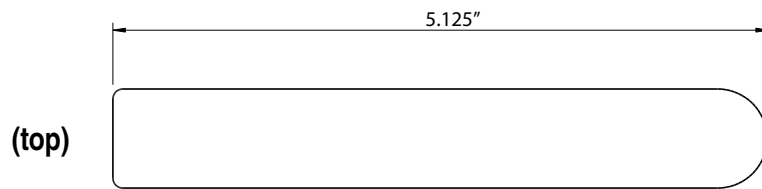

TECHNICAL SPECIFICATIONS

Moderno Lever

- > Design code: MOD
- > Material: Forged Brass
- > Functions: Left or right handing

Moderno Lever