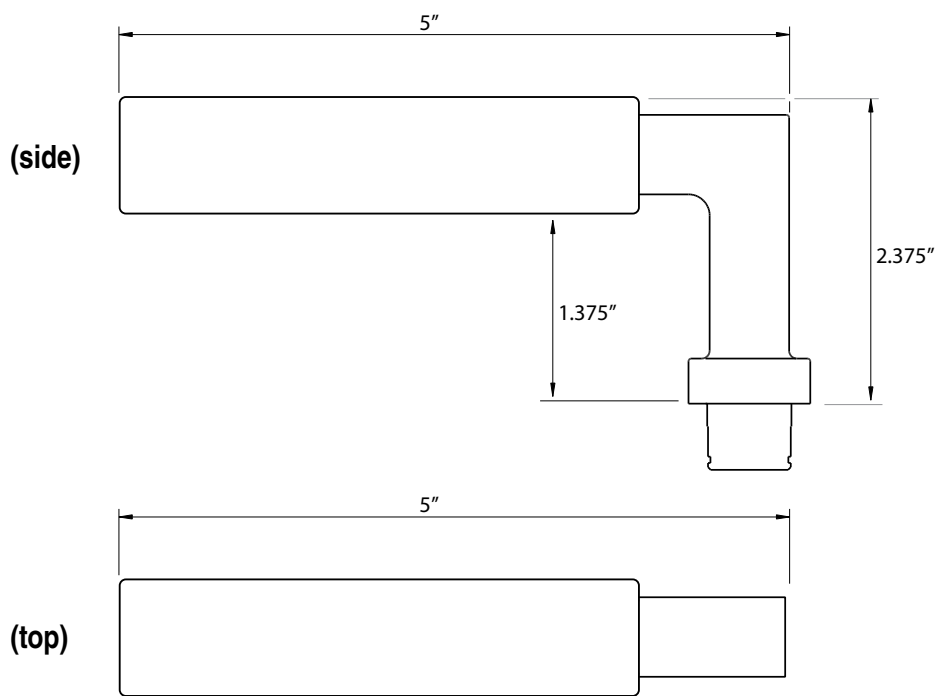

TECHNICAL SPECIFICATIONS

Contempo Lever

- > Design code: CON
- > Material: Forged Brass
- > Functions: Left or right handing

Contempo Lever