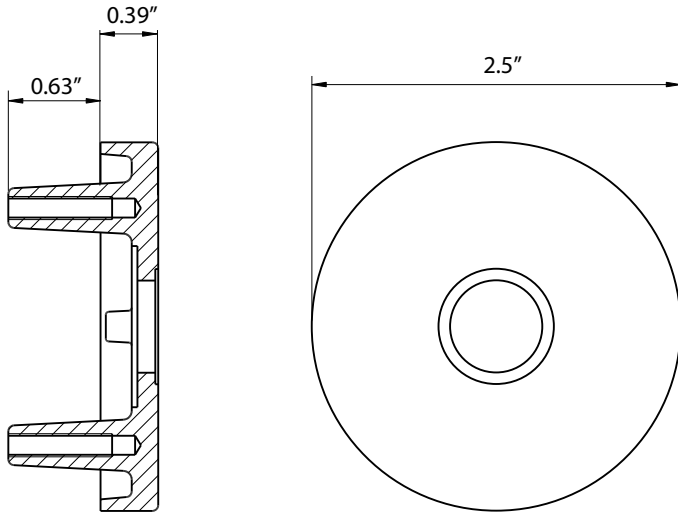

### Circolo Rosette

> Design code: CLO

> Material: Forged Brass

Circolo Rosette