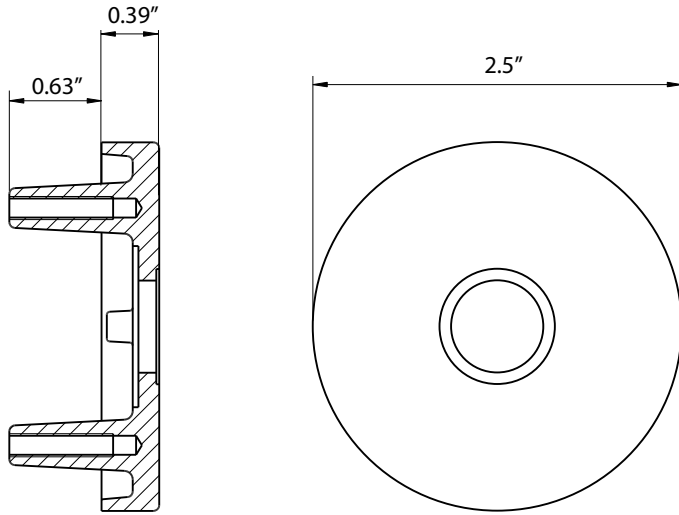

### Circolo Linen Rosette

> Design code: CLOMLN

> Material: Forged Brass

Circolo Linen Rosette