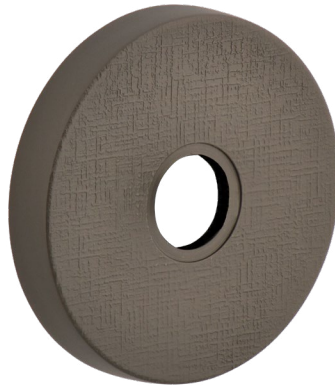

### Circolo Linen Rosette

> Design code: CLOMLN

> Material: Forged Brass

Circolo Linen Rosette