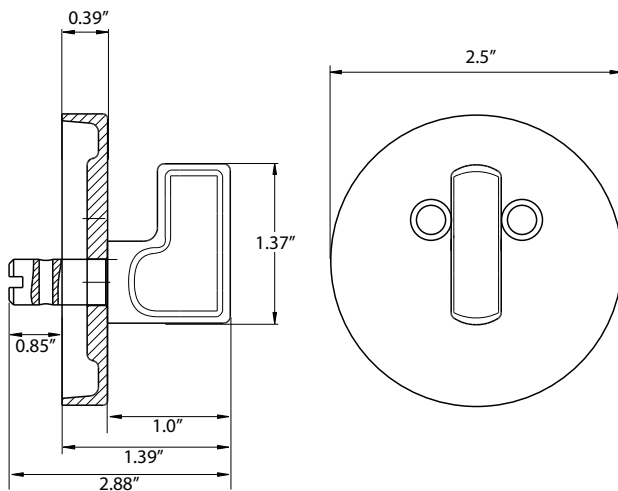

### Circolo Hammered Deadbolt

- > Design code: CLOMHHM-DB
- > Material: Forged Brass
- > Function: Single Cylinder, Double Cylinder

Circolo Hammered Deadbolt