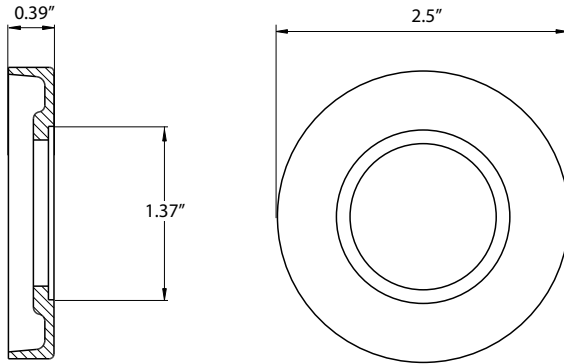

### Circolo Hammered Deadbolt

- > Design code: CLOMHHM-DB
- > Material: Forged Brass
- > Function: Single Cylinder, Double Cylinder

Circolo Hammered Deadbolt