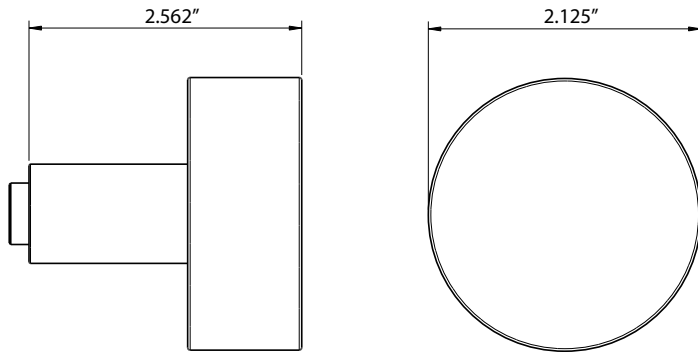

Circolo Knob

- > Design code: CLO
- > Material: Forged Brass

Circolo Knob