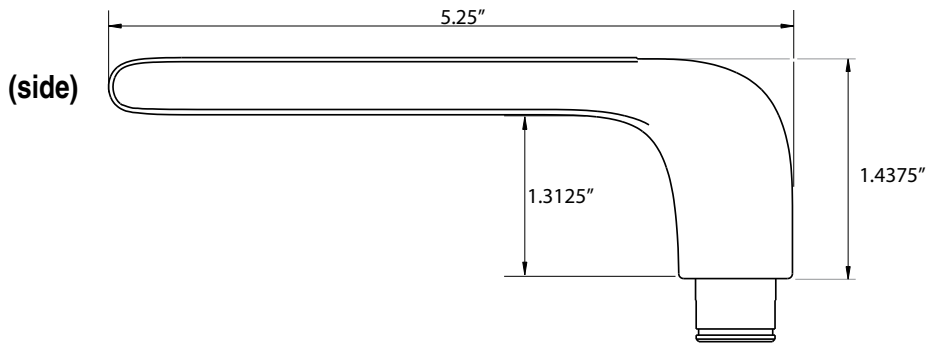

Bella Lever

> Design code: BLL

> Material: Forged Brass

> Functions: Left or right handing

Bella Lever