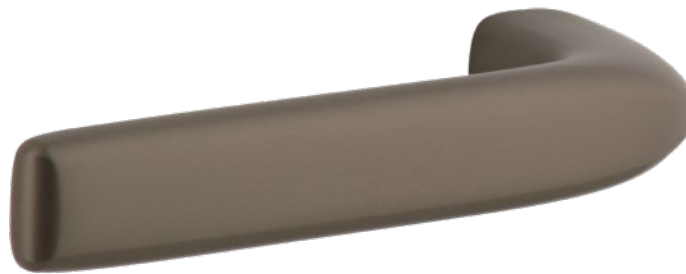

Bella Lever

> Design code: BLL

> Material: Forged Brass

> Functions: Left or right handing

Bella Lever