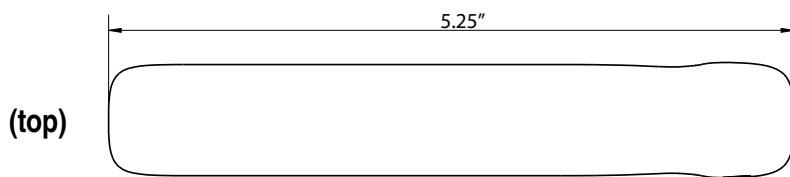

Bella Lever

> Design code: BLL

> Material: Forged Brass

> Functions: Left or right handing

Bella Lever