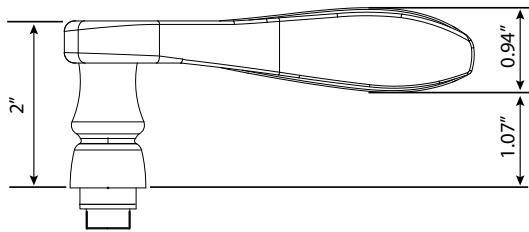

## Swan Lever

- > Collection: Nostalgic
- > Design code: SWN
- > Material: Forged Brass
- > Functions: Must specify handing

Swan Lever shown in Antique Pewter