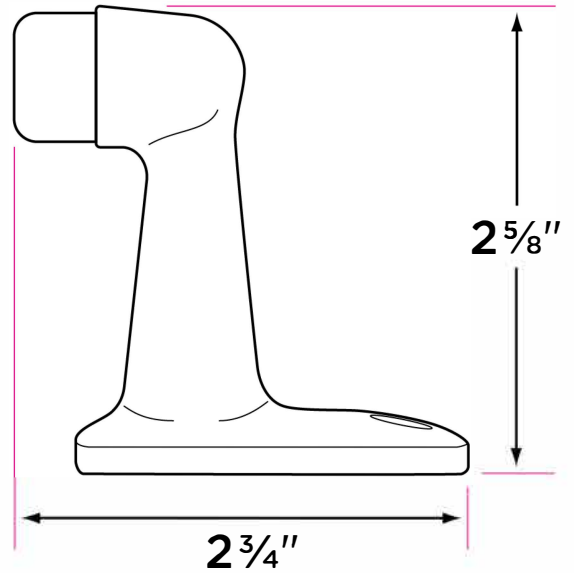

Floor Stop

DS-FL1

DESCRIPTION

PRODUCT CODE

CASE

Floor Stop

DS-FL1

100