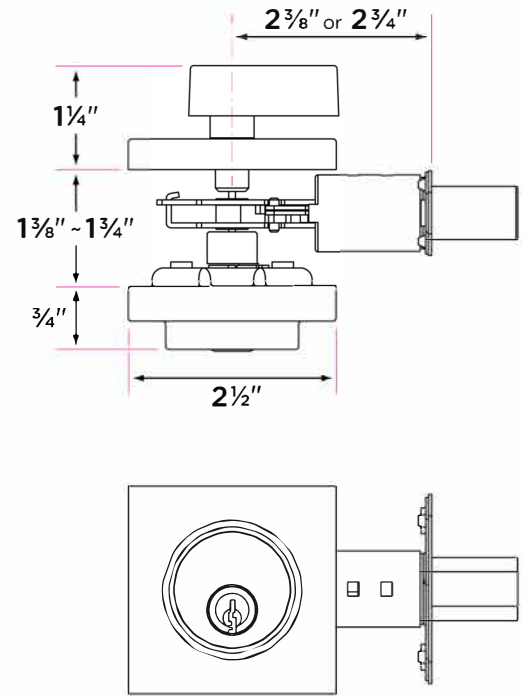

## Square Modern Deadbolt

DB201-SMD

DESCRIPTION

PRODUCT  
CODE

CASE

Single Cylinder Deadbolt

DB201-SMD

12

### Door Thickness

1 3/8" to 1 3/4"

### Strike Plate

2 1/4" x 1" deadbolt strike

### Latch

- 2 1/4" x 1" radius corner faceplate or
- 4 way drive-in latch
- Adjustable 2 3/8" or 2 3/4"
- 1" throw bolt
- Cut resistant bolt with hardened steel rolling inserts