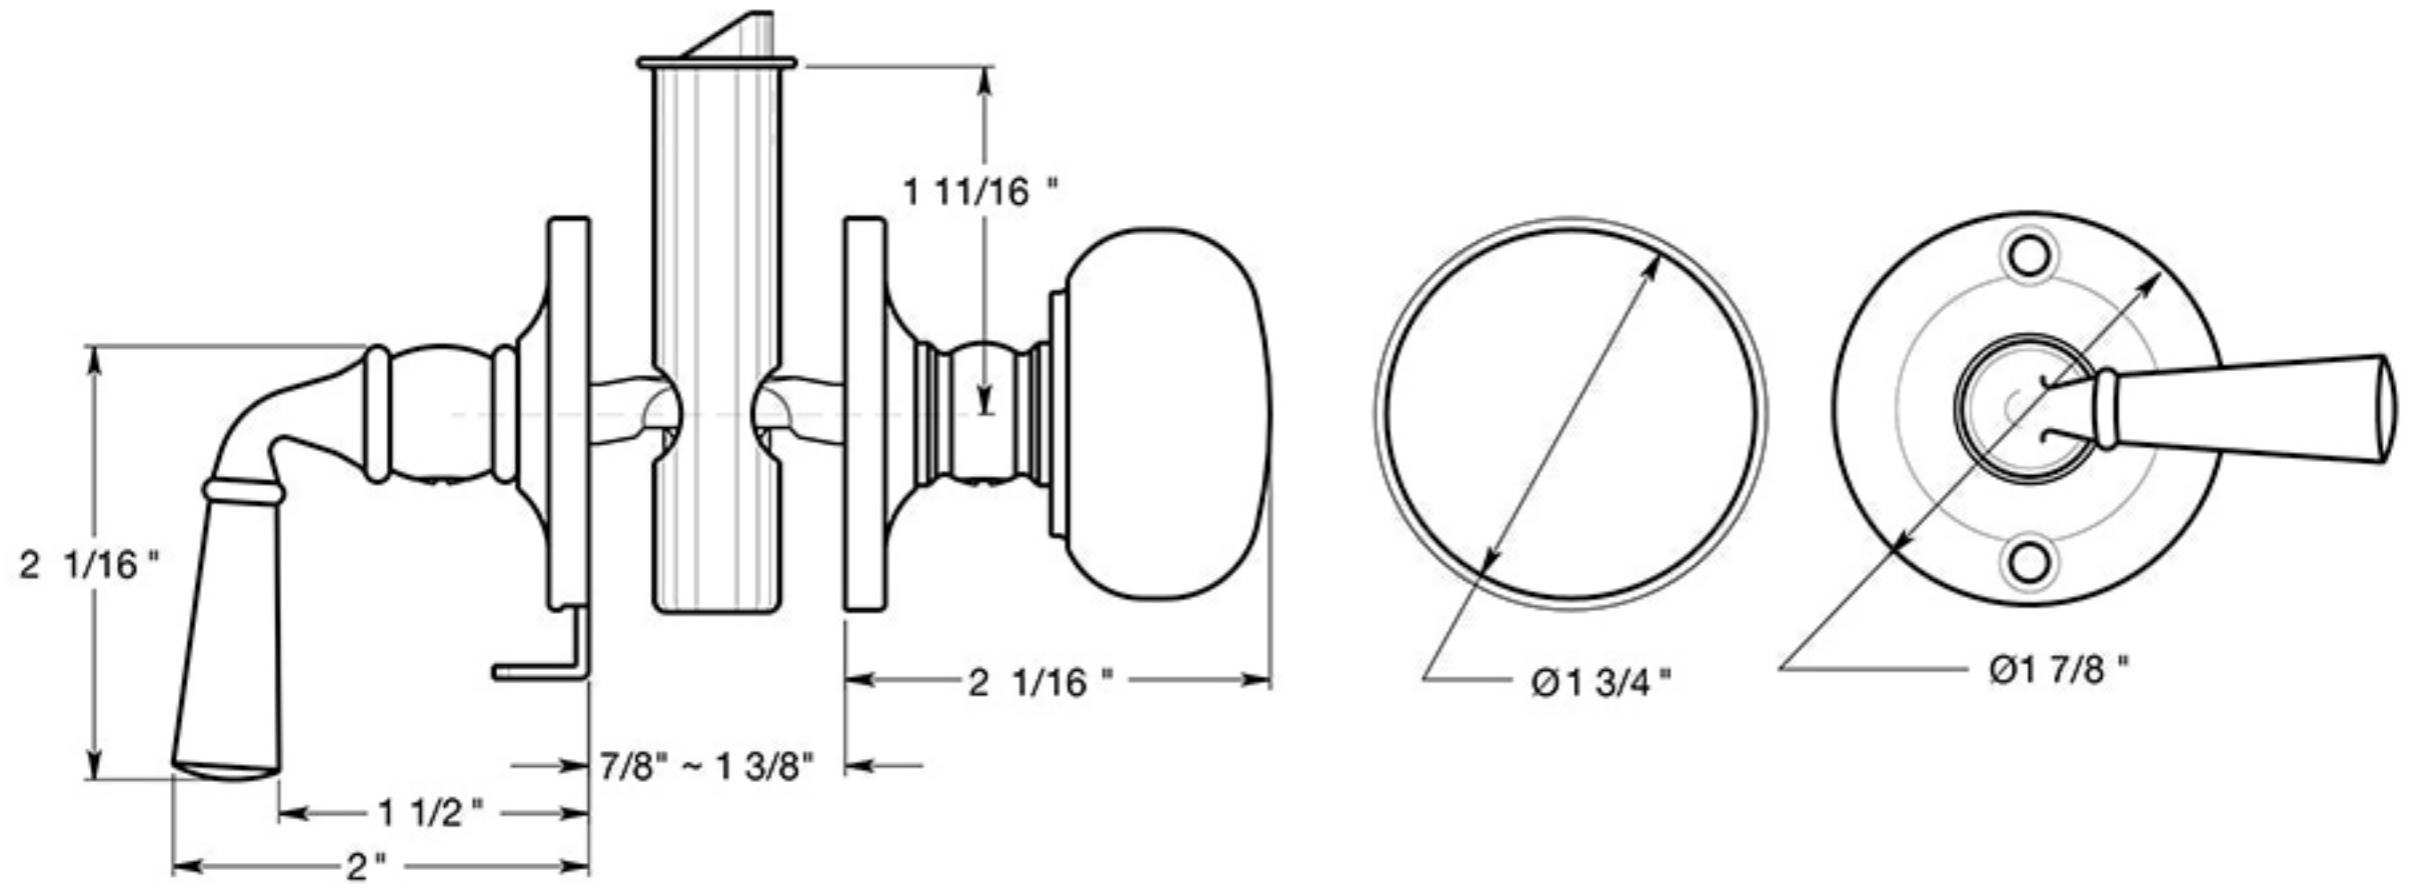

SDL980

SCREEN & STORM DOOR LATCH / ROUND / TUBULAR
SOLID BRASS

DRAWING NOT TO SCALE

NOTE: Deltana reserves the right to constantly improve its products and is not responsible for differences between the product in-hand and the specifications contained in this drawing. We do not recommend to pre-drill holes or pre-cut woods or metals based on the drawing information if the veracity of the specifications has not been proven by the live product.