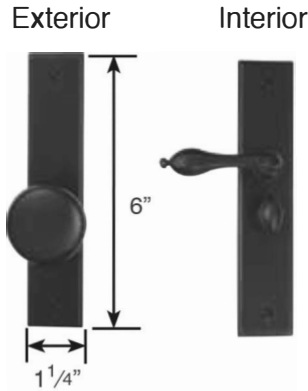

Arch Style

Brass (2290)
Bronze (2290)

Rectangular Style

Brass (2291)
Bronze (2291)

Exterior & Interior
Clearance: 3/4"
Projection: 1 5/8"
Lever Length: 2 5/8"
Knob Diameter: 1 11/16"
Door Thickness Specifications: 1"-1 3/4"