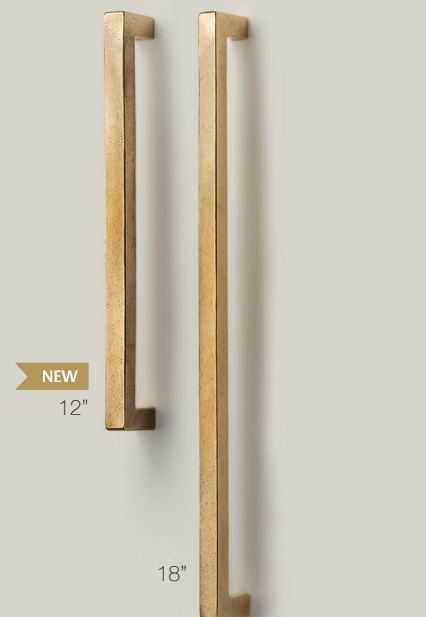

788-4-PWB
4" cc

See Reverse Side for Details

VINCI

Cabinet & Appliance Pull Size Expansion

CABINET PULLS

APPLIANCE PULLS

PART #	DESCRIPTION
765-AZ	Knob, Antique Bronze, 1" dia
765-BB	Knob, Black Bronze, 1" dia
765-NB	Knob, Natural Bronze, 1" dia
765-PWB	Knob, Polished White Bronze, 1" dia
788-10-AZ	Pull, Antique Bronze, 10" cc
788-10-BB	Pull, Black Bronze, 10" cc
788-10-NB	Pull, Natural Bronze, 10" cc
788-10-PWB	Pull, Polished White Bronze, 10" cc
788-12-AZ	Pull, Antique Bronze, 12" cc
788-12-BB	Pull, Black Bronze, 12" cc
788-12-NB	Pull, Natural Bronze, 12" cc
788-12-PWB	Pull, Polished White Bronze, 12" cc
788-12A-AZ	Appliance Pull, Antique Bronze, 12" cc
788-12A-BB	Appliance Pull, Black Bronze, 12" cc
788-12A-NB	Appliance Pull, Natural Bronze, 12" cc
788-12A-PWB	Appliance Pull, Polished White Bronze, 12" cc
788-18-AZ	Pull, Antique Bronze, 18" cc
788-18-BB	Pull, Black Bronze, 18" cc
788-18-NB	Pull, Natural Bronze, 18" cc
788-18-PWB	Pull, Polished White Bronze, 18" cc
788-18A-AZ	Appliance Pull, Antique Bronze, 18" cc
788-18A-BB	Appliance Pull, Black Bronze, 18" cc
788-18A-NB	Appliance Pull, Natural Bronze, 18" cc
788-18A-PWB	Appliance Pull, Polished White Bronze, 18" cc
788-35-AZ	Pull, Antique Bronze, 3-1/2" cc
788-35-BB	Pull, Black Bronze, 3-1/2" cc
788-35-NB	Pull, Natural Bronze, 3-1/2" cc
788-35-PWB	Pull, Polished White Bronze, 3-1/2" cc
788-4-AZ	Pull, Antique Bronze, 4" cc
788-4-BB	Pull, Black Bronze, 4" cc
788-4-NB	Pull, Natural Bronze, 4" cc
788-4-PWB	Pull, Polished White Bronze, 4" cc