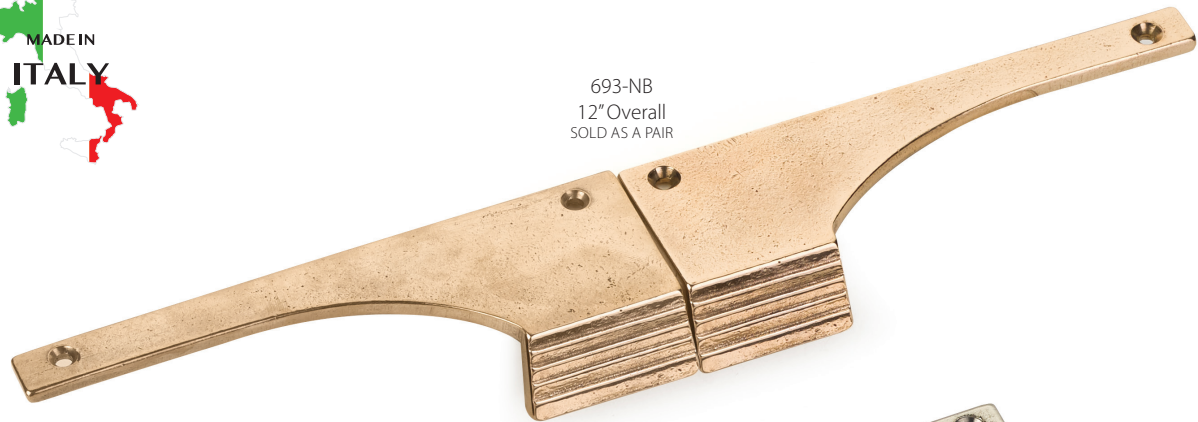

CAST BRONZE
Unlacquered Living Finish

693-NB
12" Overall
SOLD AS A PAIR

691-PWB
8" Overall

682-AZ
5" Overall

681-NB
5" cc

680-PWB
1-1/2"

AZ-Antique Bronze ■ NB-Natural Bronze ■ PWB-Polished White Bronze

PART #	DESCRIPTION
680-AZ	Knob, Antique Bronze, 1-1/2"
680-NB	Knob, Natural Bronze, 1-1/2"
680-PWB	Knob, Polished White Bronze, 1-1/2"
681-AZ	Pull, Antique Bronze, 5" cc
681-NB	Pull, Natural Bronze, 5" cc
681-PWB	Pull, Polished White Bronze, 5" cc
682-AZ	Edge Pull, Antique Bronze, 4" cc, 5" Overall
682-NB	Edge Pull, Natural Bronze, 4" cc, 5" Overall

PART #	DESCRIPTION
682-PWB	Edge Pull, Polished White Bronze, 4" cc, 5" Overall
691-AZ	Edge Pull, Antique Bronze, 3-1/2" cc, 8" Overall
691-NB	Edge Pull, Natural Bronze, 3-1/2" cc, 8" Overall
691-PWB	Edge Pull, Polished White Bronze, 3-1/2" cc, 8" Overall
693-AZ	Edge Pull (Sold As A Pair), Antique Bronze, 5" cc, 12" Overall
693-NB	Edge Pull (Sold As A Pair), Natural Bronze, 5" cc, 12" Overall
693-PWB	Edge Pull (Sold As A Pair), Polished White Bronze, 5" cc, 12" Overall