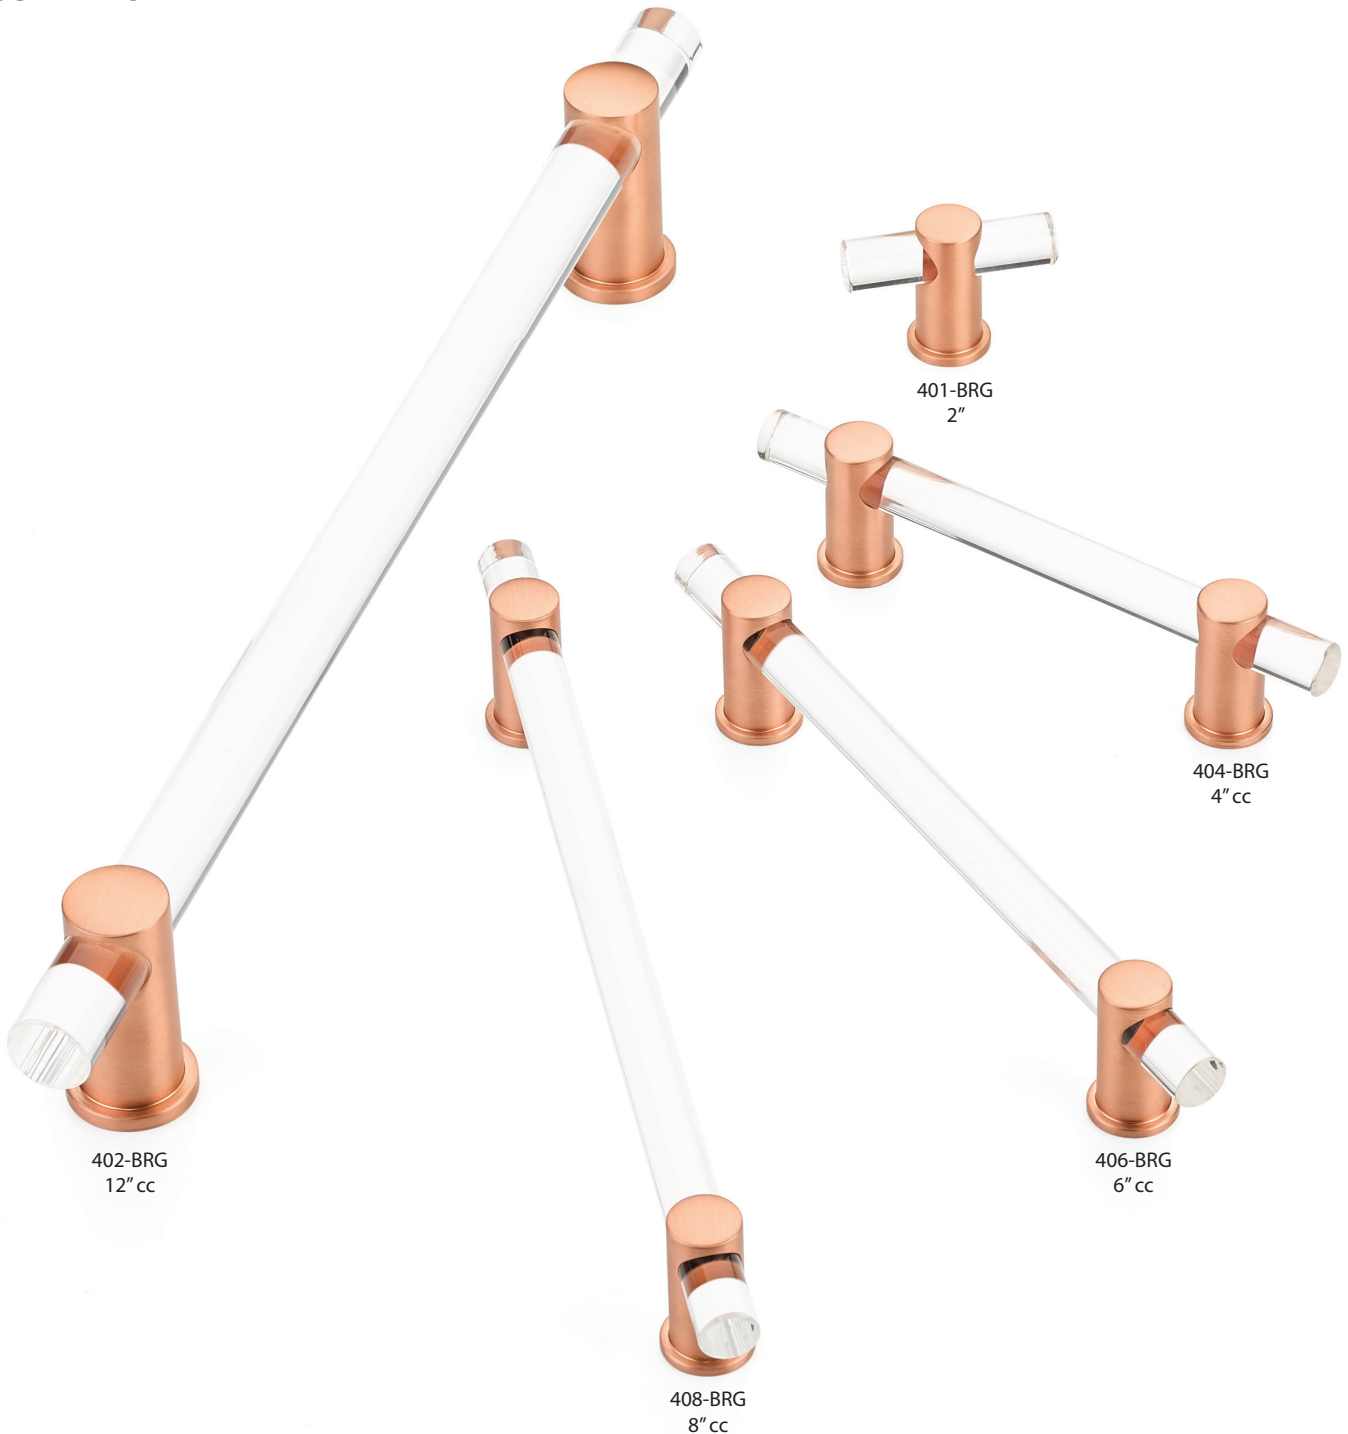

Schaub
ASSA ABLOY

LUMIERE

Introducing Brushed Rose Gold Finish

See Reverse Side for Details

BRG-Brushed Rose Gold

LUMIERE

Appliance pulls available now in all finishes

Schaub
ASSA ABLOY

10B-Oil Rubbed Bronze • 15-Satin Nickel • 26-Polished Chrome
BRG-Brushed Rose Gold • MB-Matte Black • PN-Polished Nickel • SB-Satin Brass

PART # DESCRIPTION

- 401-BRG T-Knob, Adjustable, Brushed Rose Gold
- 404-BRG Pull, Adjustable 4" cc, Brushed Rose Gold
- 406-BRG Pull, Adjustable 6" cc, Brushed Rose Gold
- 408-BRG Pull, Adjustable 8" cc, Brushed Rose Gold

PART # DESCRIPTION

- 402-10B Appliance Pull, NON-ADJUSTABLE, Oil Rubbed Bronze, 12" cc
- 402-15 Appliance Pull, NON-ADJUSTABLE, Satin Nickel, 12" cc
- 402-26 Appliance Pull, NON-ADJUSTABLE, Polished Chrome, 12" cc
- 402-BRG Appliance Pull, NON-ADJUSTABLE, Brushed Rose Gold, 12" cc
- 402-MB Appliance Pull, NON-ADJUSTABLE, Matte Black, 12" cc
- 402-PN Appliance Pull, NON-ADJUSTABLE, Polished Nickel, 12" cc
- 402-SB Appliance Pull, NON-ADJUSTABLE, Satin Brass, 12" cc

LUMIERE

ADJUSTABLE
ACRYLIC PULLS

10B-Oil Rubbed Bronze • 15-Satin Nickel • 26-Polished Chrome
PN-Polished Nickel • SB-Satin Brass