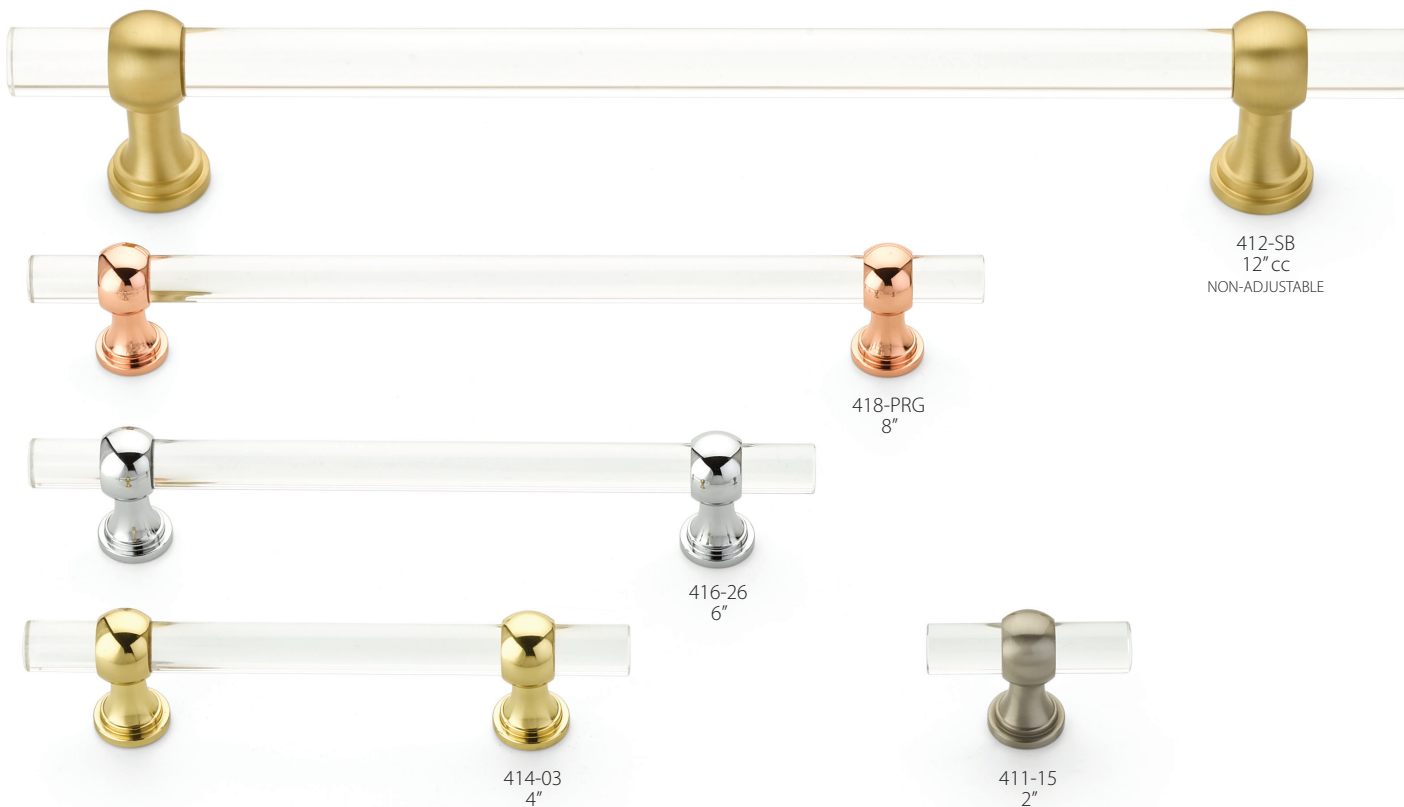

# LUMIERE TRANSITIONAL

*New Cabinet Hardware Collection*

ADJUSTABLE  
ACRYLIC PULLS

*See Reverse Side for Details*

03-Polished Brass • 15-Satin Nickel • 26-Polished Chrome  
PN-Polished Nickel • PRG-Polished Rose Gold • SB-Satin Brass

# LUMIERE TRANSITIONAL

*New Cabinet Hardware Collection*

Schaub

ASSA ABLOY

412-SB  
12" cc  
NON-ADJUSTABLE

418-PRG  
8"

416-26  
6"

414-03  
4"