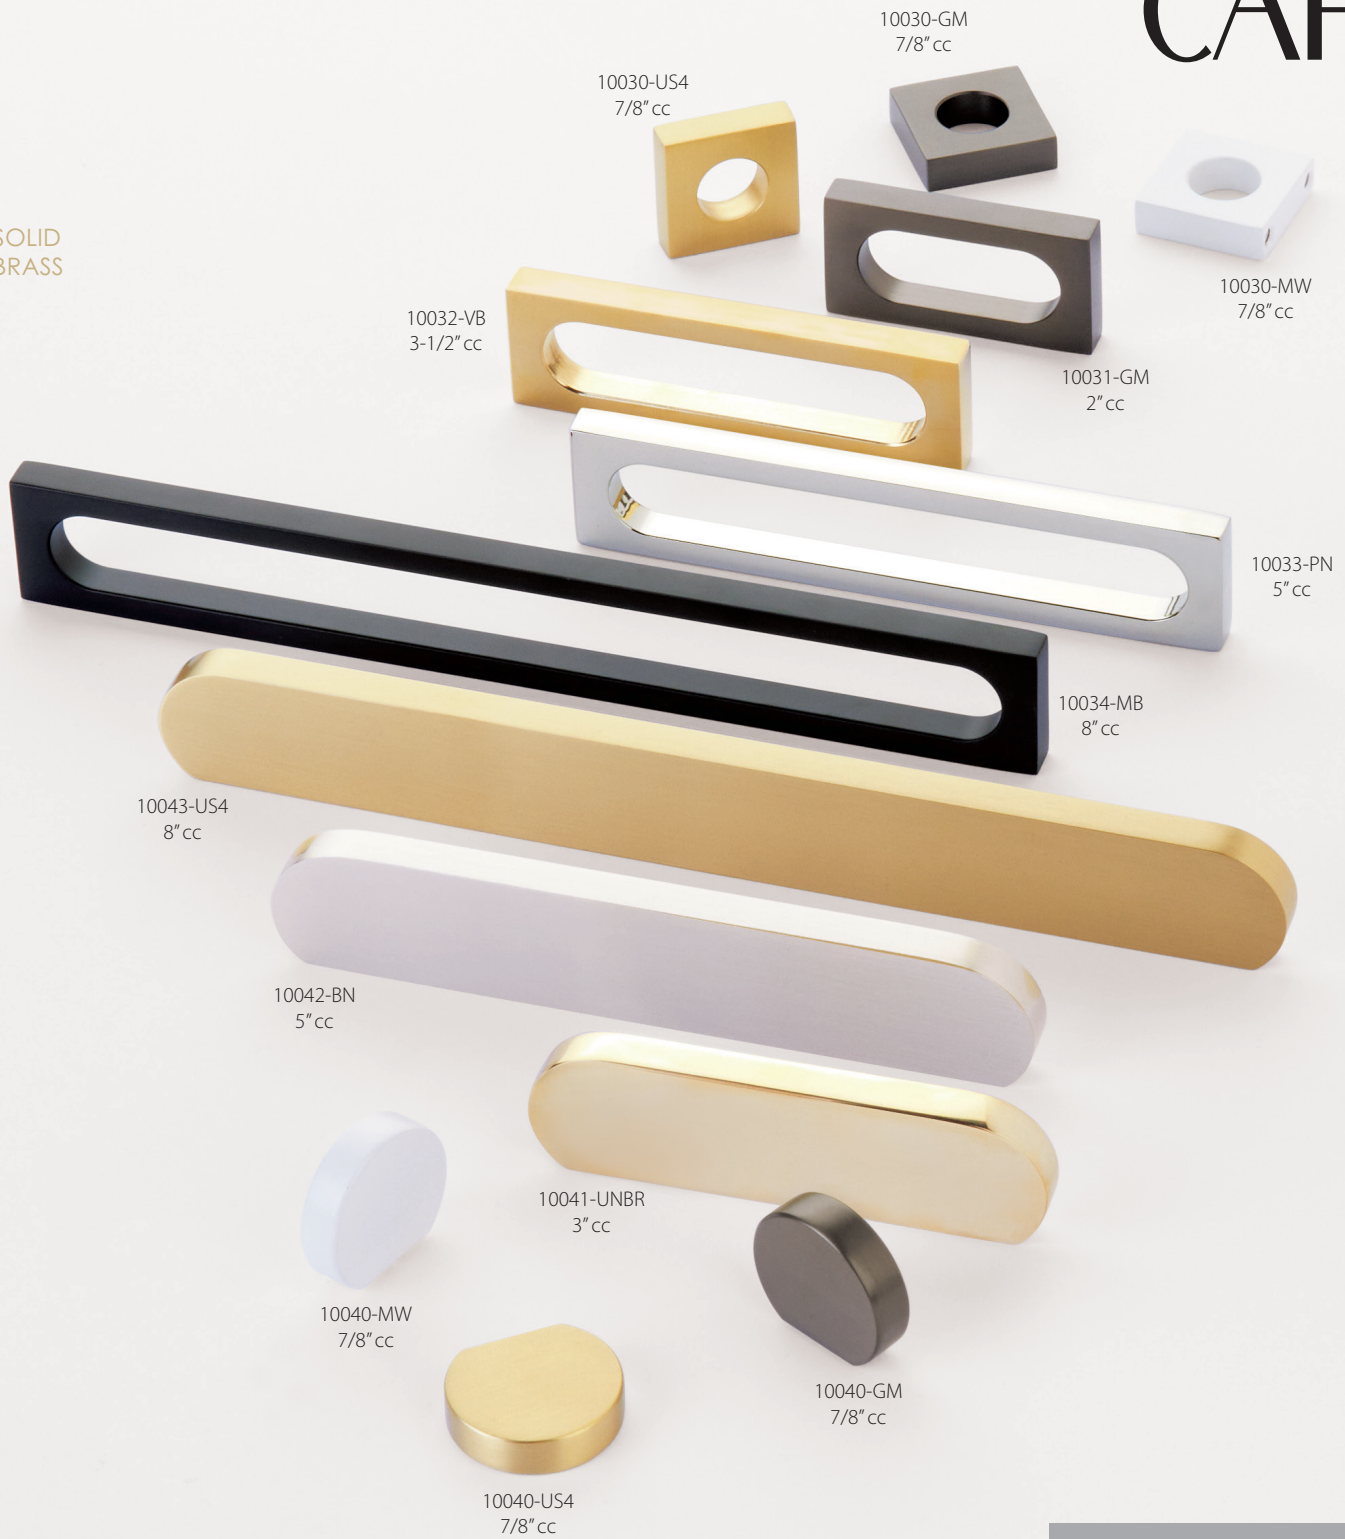

SOLID
BRASS

See Reverse Side for Details

US4-Satin Brass ■ GM-Gun Metal ■ PN-Polished Nickel ■ MB-Matte Black ■ BN-Brushed Nickel
UNBR-Unlacquered Brass ■ VB-Vintage Brass ■ MW-Matte White