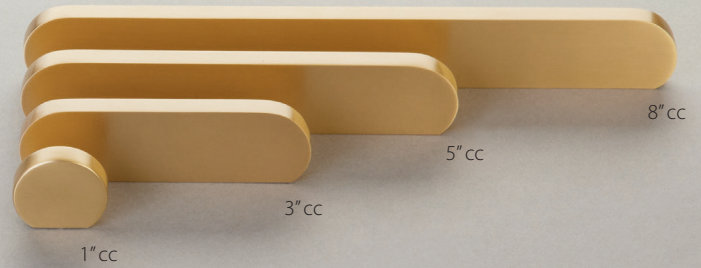

MODERN OVAL

PART #	DESCRIPTION
10030-BN	Knob, Modern Oval Slot, Brushed Nickel, 1"Width, 7/8" cc
10030-GM	Knob, Modern Oval Slot, Gun Metal, 1"Width, 7/8" cc
10030-MB	Knob, Modern Oval Slot, Matte Black, 1"Width, 7/8" cc
10030-MW	Knob, Modern Oval Slot, Matte White, 1"Width, 7/8" cc
10030-PN	Knob, Modern Oval Slot, Polish Nickel, 1"Width, 7/8" cc
10030-UNBR	Knob, Modern Oval Slot, Unlacquered Brass, 1"Width, 7/8" cc
10030-US4	Knob, Modern Oval Slot, Satin Brass, 1"Width, 7/8" cc
10030-VB	Knob, Modern Oval Slot, Vintage Brass, 1"Width, 7/8" cc
10031-BN	Pull, Modern Oval Slot, Brushed Nickel, 2" cc
10031-GM	Pull, Modern Oval Slot, Gun Metal, 2" cc
10031-MB	Pull, Modern Oval Slot, Matte Black, 2" cc
10031-MW	Pull, Modern Oval Slot, Matte White, 2" cc
10031-PN	Pull, Modern Oval Slot, Polish Nickel, 2" cc
10031-UNBR	Pull, Modern Oval Slot, Unlacquered Brass, 2" cc
10031-US4	Pull, Modern Oval Slot, Satin Brass, 2" cc
10031-VB	Pull, Modern Oval Slot, Vintage Brass, 2" cc
10032-BN	Pull, Modern Oval Slot, Brushed Nickel, 3-1/2" cc
10032-GM	Pull, Modern Oval Slot, Gun Metal, 3-1/2" cc
10032-MB	Pull, Modern Oval Slot, Matte Black, 3-1/2" cc
10032-MW	Pull, Modern Oval Slot, Matte White, 3-1/2" cc
10032-PN	Pull, Modern Oval Slot, Polish Nickel, 3-1/2" cc
10032-UNBR	Pull, Modern Oval Slot, Unlacquered Brass, 3-1/2" cc
10032-US4	Pull, Modern Oval Slot, Satin Brass, 3-1/2" cc
10032-VB	Pull, Modern Oval Slot, Vintage Brass, 3-1/2" cc
10033-BN	Pull, Modern Oval Slot, Brushed Nickel, 5" cc
10033-GM	Pull, Modern Oval Slot, Gun Metal, 5" cc
10033-MB	Pull, Modern Oval Slot, Matte Black, 5" cc
10033-MW	Pull, Modern Oval Slot, Matte White, 5" cc
10033-PN	Pull, Modern Oval Slot, Polish Nickel, 5" cc
10033-UNBR	Pull, Modern Oval Slot, Unlacquered Brass, 5" cc
10033-US4	Pull, Modern Oval Slot, Satin Brass, 5" cc
10033-VB	Pull, Modern Oval Slot, Vintage Brass, 5" cc
10034-BN	Pull, Modern Oval Slot, Brushed Nickel, 8" cc
10034-GM	Pull, Modern Oval Slot, Gun Metal, 8" cc
10034-MB	Pull, Modern Oval Slot, Matte Black, 8" cc
10034-MW	Pull, Modern Oval Slot, Matte White, 8" cc