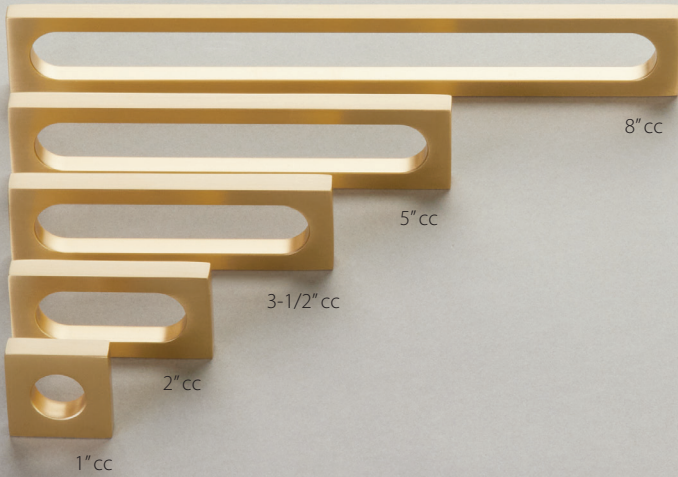

MODERN OVAL

PART #	DESCRIPTION
10030-BN	Knob, Modern Oval Slot, Brushed Nickel, 1"Width, 7/8" cc
10030-GM	Knob, Modern Oval Slot, Gun Metal, 1"Width, 7/8" cc
10030-MB	Knob, Modern Oval Slot, Matte Black, 1"Width, 7/8" cc
10030-MW	Knob, Modern Oval Slot, Matte White, 1"Width, 7/8" cc
10030-PN	Knob, Modern Oval Slot, Polish Nickel, 1"Width, 7/8" cc
10030-UNBR	Knob, Modern Oval Slot, Unlacquered Brass, 1"Width, 7/8" cc
10030-US4	Knob, Modern Oval Slot, Satin Brass, 1"Width, 7/8" cc
10030-VB	Knob, Modern Oval Slot, Vintage Brass, 1"Width, 7/8" cc
10031-BN	Pull, Modern Oval Slot, Brushed Nickel, 2" cc
10031-GM	Pull, Modern Oval Slot, Gun Metal, 2" cc
10031-MB	Pull, Modern Oval Slot, Matte Black, 2" cc
10031-MW	Pull, Modern Oval Slot, Matte White, 2" cc
10031-PN	Pull, Modern Oval Slot, Polish Nickel, 2" cc
10031-UNBR	Pull, Modern Oval Slot, Unlacquered Brass, 2" cc
10031-US4	Pull, Modern Oval Slot, Satin Brass, 2" cc
10031-VB	Pull, Modern Oval Slot, Vintage Brass, 2" cc
10032-BN	Pull, Modern Oval Slot, Brushed Nickel, 3-1/2" cc
10032-GM	Pull, Modern Oval Slot, Gun Metal, 3-1/2" cc
10032-MB	Pull, Modern Oval Slot, Matte Black, 3-1/2" cc
10032-MW	Pull, Modern Oval Slot, Matte White, 3-1/2" cc
10032-PN	Pull, Modern Oval Slot, Polish Nickel, 3-1/2" cc
10032-UNBR	Pull, Modern Oval Slot, Unlacquered Brass, 3-1/2" cc
10032-US4	Pull, Modern Oval Slot, Satin Brass, 3-1/2" cc
10032-VB	Pull, Modern Oval Slot, Vintage Brass, 3-1/2" cc
10033-BN	Pull, Modern Oval Slot, Brushed Nickel, 5" cc
10033-GM	Pull, Modern Oval Slot, Gun Metal, 5" cc
10033-MB	Pull, Modern Oval Slot, Matte Black, 5" cc
10033-MW	Pull, Modern Oval Slot, Matte White, 5" cc
10033-PN	Pull, Modern Oval Slot, Polish Nickel, 5" cc
10033-UNBR	Pull, Modern Oval Slot, Unlacquered Brass, 5" cc
10033-US4	Pull, Modern Oval Slot, Satin Brass, 5" cc
10033-VB	Pull, Modern Oval Slot, Vintage Brass, 5" cc
10034-BN	Pull, Modern Oval Slot, Brushed Nickel, 8" cc
10034-GM	Pull, Modern Oval Slot, Gun Metal, 8" cc
10034-MB	Pull, Modern Oval Slot, Matte Black, 8" cc
10034-MW	Pull, Modern Oval Slot, Matte White, 8" cc