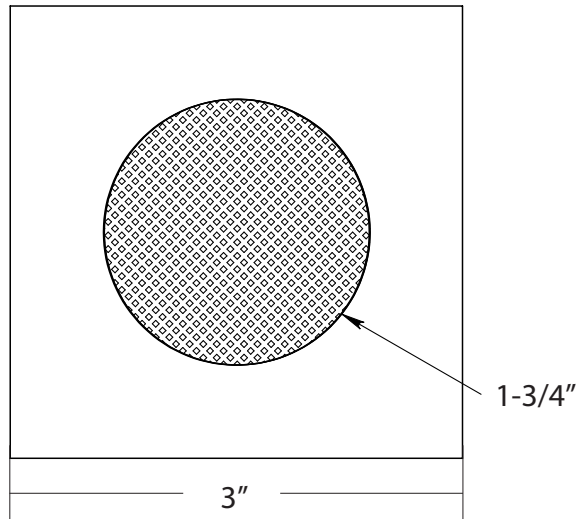

URBANO

SQUARE RECESSED PULL
211009

Front View

Side

Back View