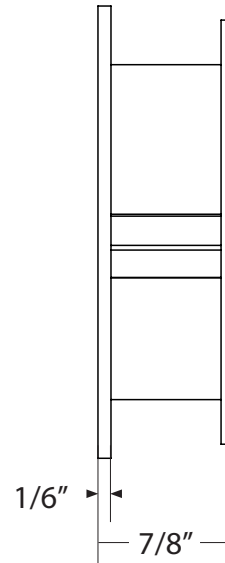

URBANO

SQUARE RECESSED PULL
211009

Front View

Side

Back View