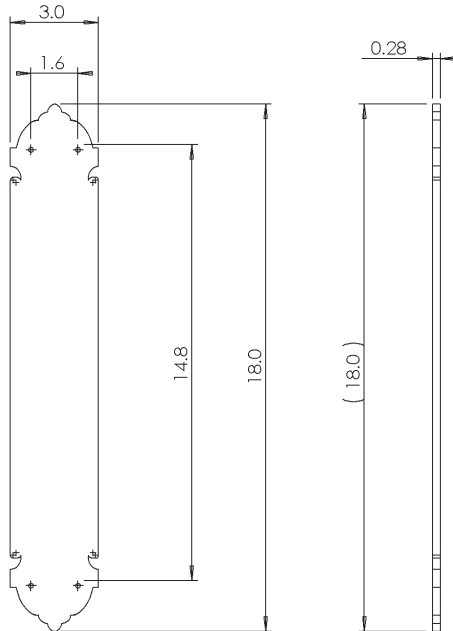

### San Francisco Pushplate

- > Collection: Nostalgic
- > Design code: PSHSFR
- > Material: Solid Forged Brass