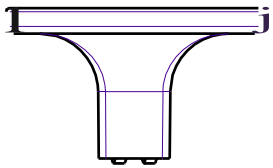

3.5JI

R.50,

Salò

ART | DESIGN

Please note that the dimensions above are given in millimeters.

Part Number:
817