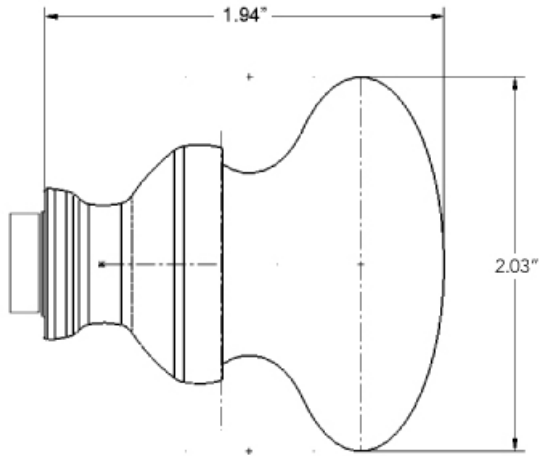

TECHNICAL SPECIFICATIONS

White/Rose Porcelain Knob

- > Collection: Nostalgic
- > Design code: ROS
- > Material: Forged Brass, Porcelain
- > Functions: Knob pair with 3/8" – 20 spindle

White/Rose Porcelain Knob shown in Oil-Rubbed Bronze