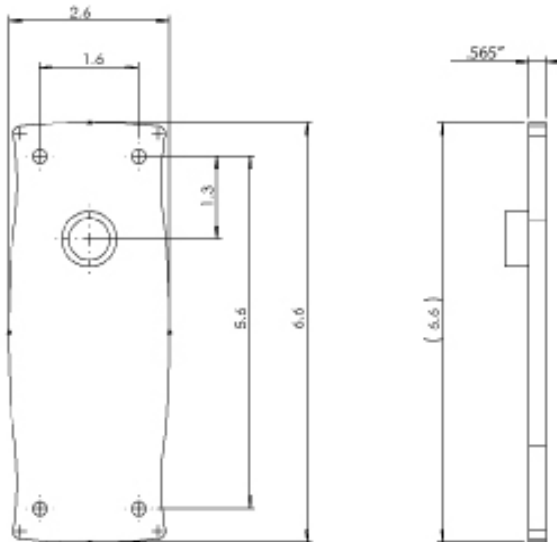

Prairie Long Plate

- > Collection: Nostalgic
- > Design code: PRA
- > Material: Forged Brass
- > Functions: Passage, Privacy, Dummy, Interior Mortise
- > With or without keyhole

Prairie Long Plate shown in Oil-Rubbed Bronze