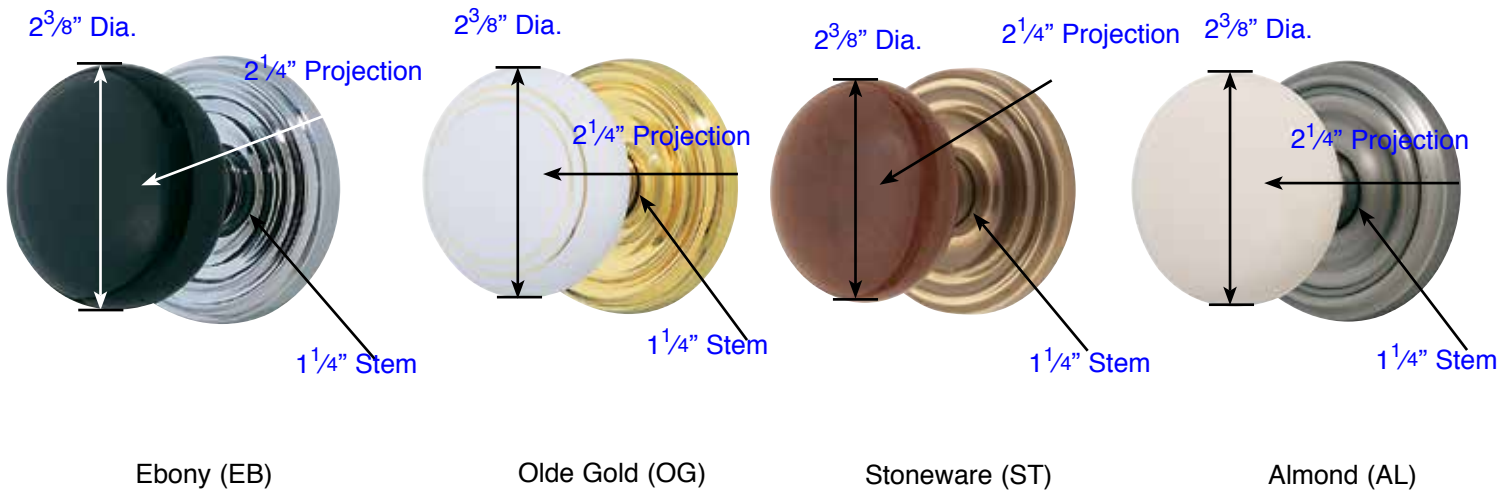

PORCELAIN KNOBSETS WITH PORCELAIN ROSETTES

PORCELAIN KNOBSETS WITH BRASS ROSETTES

Door Thickness Specifications

- Standard Door Thickness: 1 1/4" - 2"
- Standard Components:
 - Privacy Pin (for privacy sets)
 - Inside Passage Half Spindle
 - 1 1/2" Rosette Screws
 - Full-Lip Strike Plate

- **Extended** Door Thickness: 2" - 2 1/2"
- Extended Components:
 - Privacy Pin w/ Extension (for privacy sets)
 - Long Inside Passage Half Spindle
 - 2" Rosette Screws
 - Extended Full-Lip Strike Plate

- **Extended** Door Thickness: 2 1/2" - 3"
- Extended Components:
 - Privacy Pin w/ Extension (for privacy sets)
 - Extra Long Inside Passage Half Spindle
 - 2 1/2" Rosette Screws
 - Extended Full-Lip Strike Plate