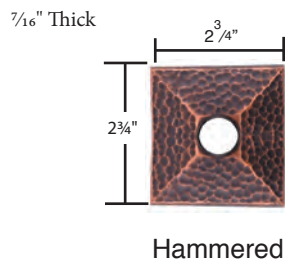

Arts & Crafts Rosettes