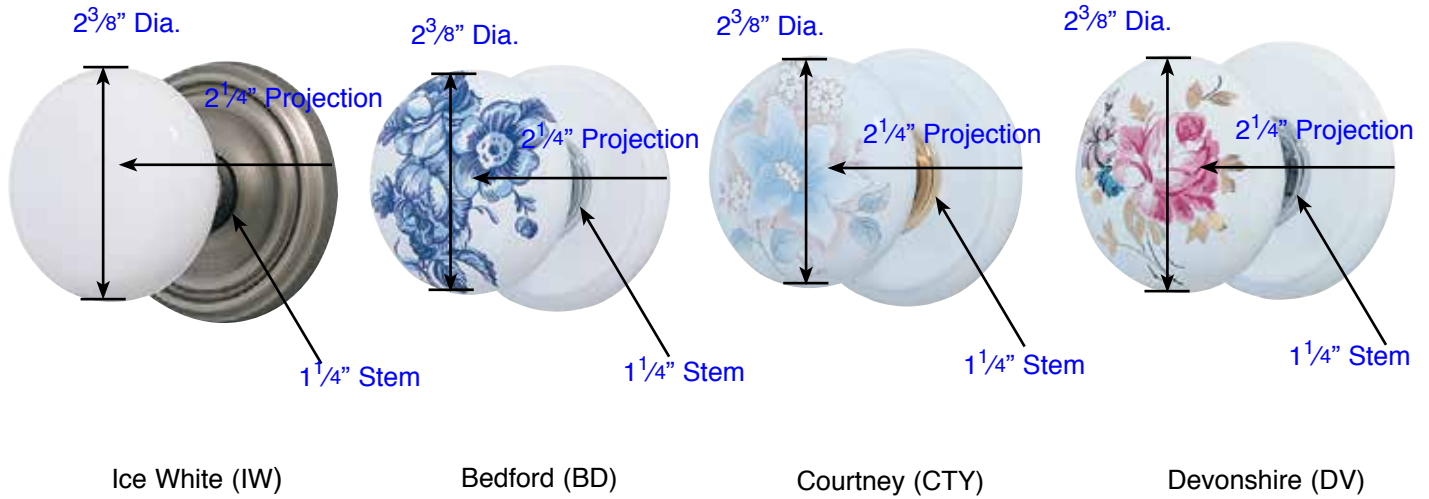

PORCELAIN KNOBSETS WITH PORCELAIN ROSETTES

PORCELAIN KNOBSETS WITH BRASS ROSETTES

Door Thickness Specifications

- Standard Door Thickness: 1 1/4" - 2"
- Standard Components:
 - Privacy Pin (for privacy sets)
 - Inside Passage Half Spindle
 - 1 1/2" Rosette Screws
 - Full-Lip Strike Plate

- **Extended** Door Thickness: 2" - 2 1/2"
- Extended Components:
 - Privacy Pin w/ Extension (for privacy sets)
 - Long Inside Passage Half Spindle
 - 2" Rosette Screws
 - Extended Full-Lip Strike Plate

- **Extended** Door Thickness: 2 1/2" - 3"
- Extended Components:
 - Privacy Pin w/ Extension (for privacy sets)
 - Extra Long Inside Passage Half Spindle
 - 2 1/2" Rosette Screws
 - Extended Full-Lip Strike Plate