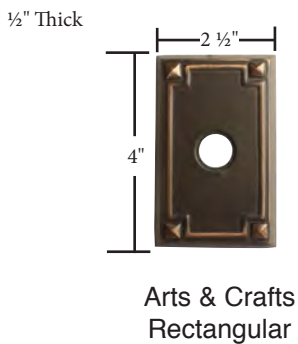

Arts & Crafts Rosettes