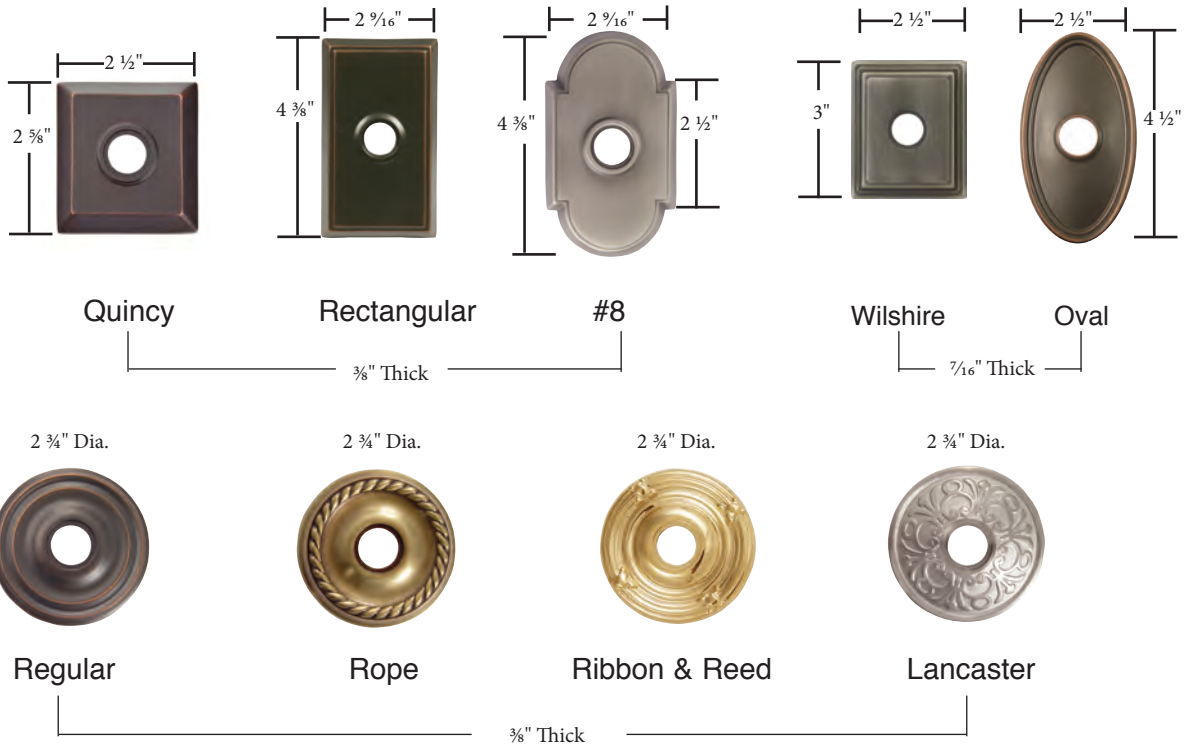

Brass Rosettes