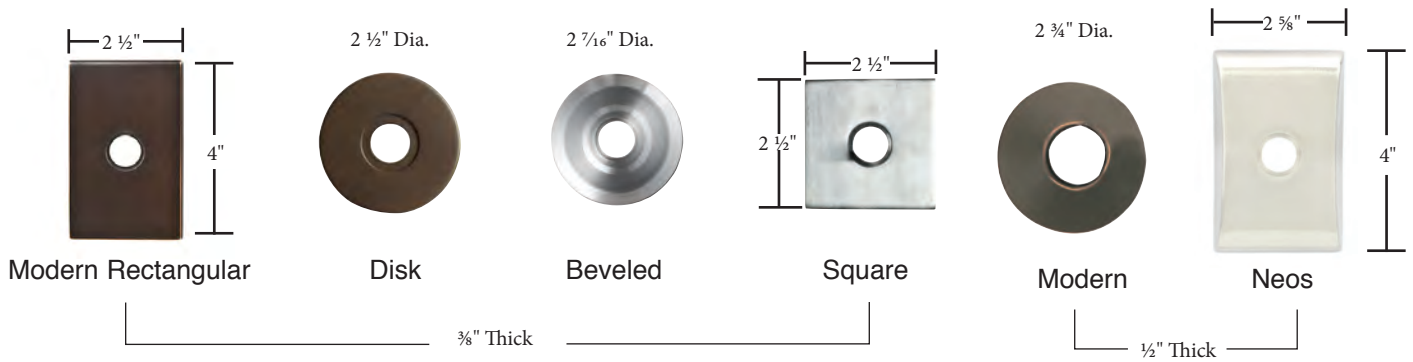

Brass Modern Rosettes