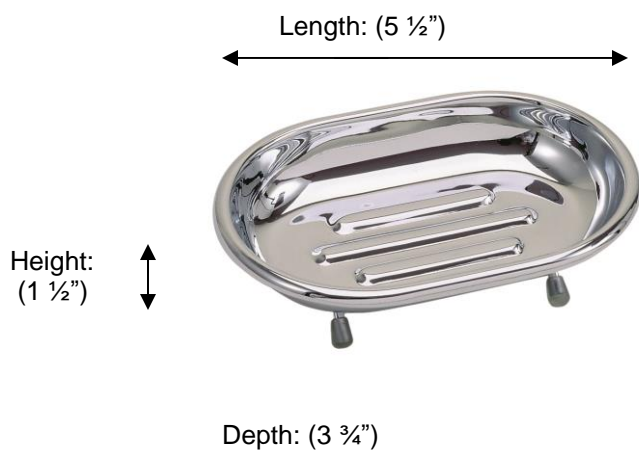

## Montecarlo PM638 Soap Dish Holder

**Description:**

Freestanding Soap Dish Holder

**Finishes:**

CR – Chrome

NI – Polished Nickel

ES – Satin Nickel

**Material:**