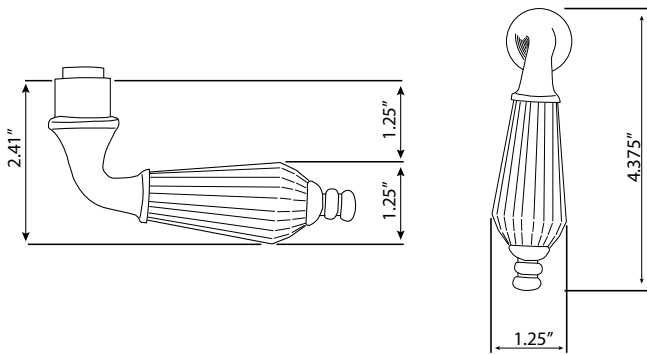

## Parlour Lever

- > Collection: Nostalgic
- > Design code: PRL
- > Material: Forged Brass/Crystal
- > Functions: Non-handed

Parlour Knob shown in Antique Brass