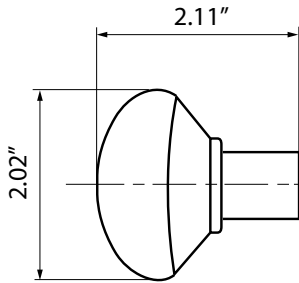

New York Knob

- > Collection: Nostalgic
- > Design code: NYK
- > Material: Forged Brass
- > Functions: Knob pair with 3/8" – 20 spindle

New York Knob shown in Satin Nickel