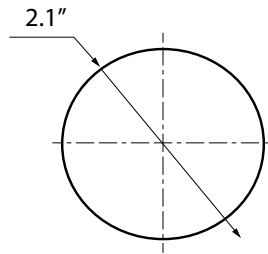

New York Knob

- > Collection: Nostalgic
- > Design code: NYK
- > Material: Forged Brass
- > Functions: Knob pair with 3/8" – 20 spindle

New York Knob shown in Satin Nickel