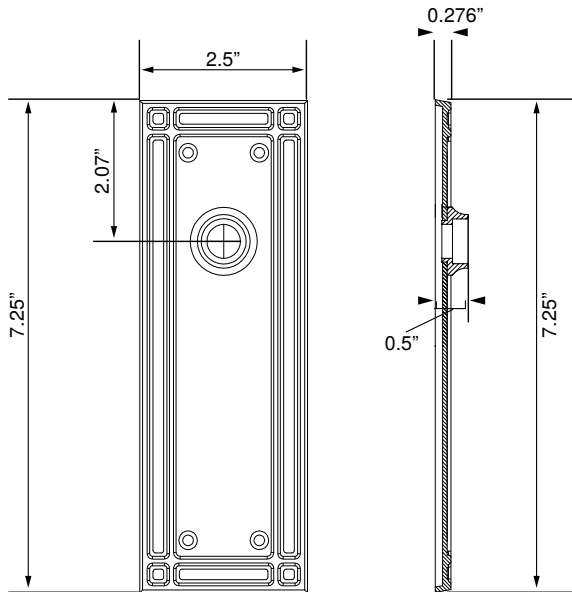

Mission Long Plate

- > Collection: Nostalgic
- > Design code: MIS
- > Material: Forged Brass
- > Functions: Passage, Privacy, Dummy, Interior Mortise

Mission Long Plate shown in Antique Pewter