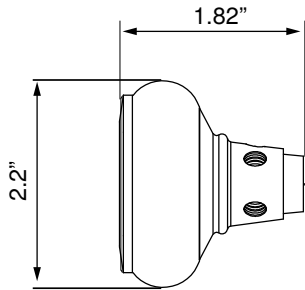

Mission Knob

- > Collection: Nostalgic
- > Design code: MIS
- > Material: Forged Brass
- > Functions: Knob pair with 3/8" – 20 spindle

Mission Knob shown in Antique Brass