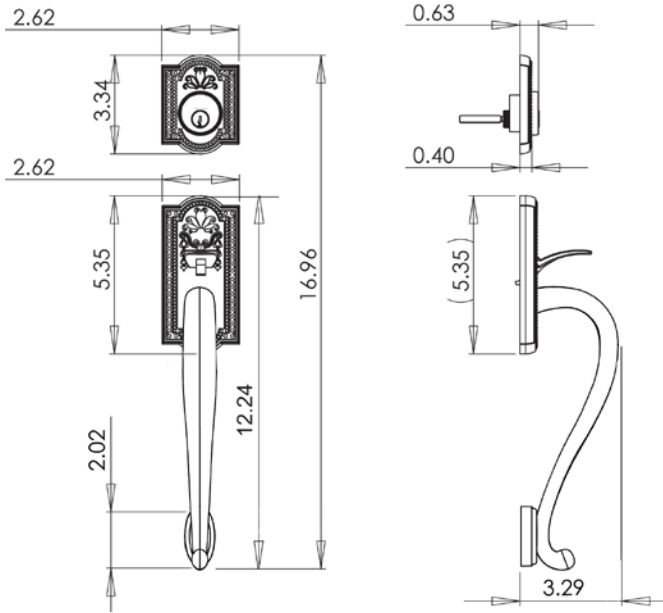

## TECHNICAL SPECIFICATIONS

### Meadows Handleset – S Grip

- > Collection: Nostalgic
- > Design code: MEASGR
- > Material: Solid Forged Brass
- > Functions: Single Cylinder

Minimum bore distance is recommended at 5"