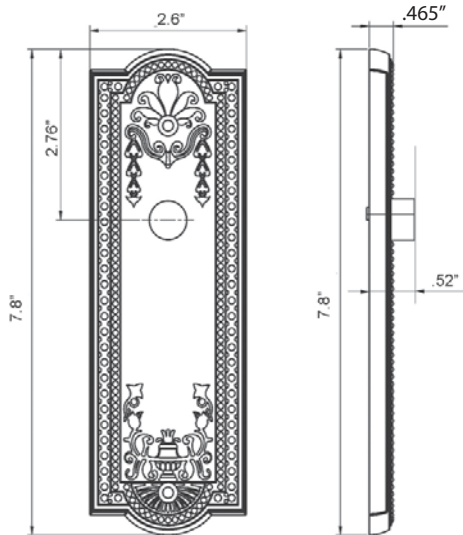

## Meadows Long Plate

- > Collection: Nostalgic
- > Design code: MEA
- > Material: Forged Brass
- > Functions: Passage, Privacy, Dummy, Interior Mortise

Meadows Long Plate shown in Polished Brass