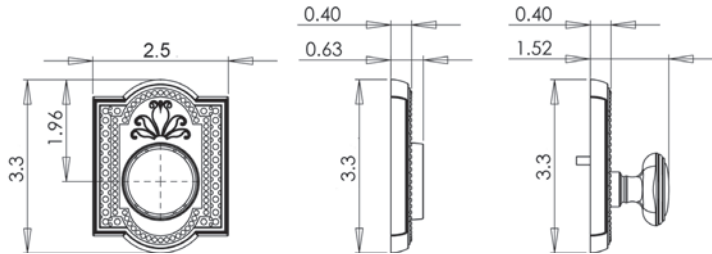

Meadows Deadbolt

- > Collection: Nostalgic
- > Design code: MEA
- > Material: Solid Forged Brass
- > Functions: Single Cylinder, Double Cylinder

Available Finishes

Meadows Deadbolts shown in Antique Brass