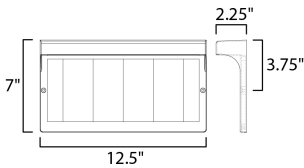

MEASUREMENTS

DIMENSION : 12.5" L 7" H x 2.25" Ext
 BACK PLATE : 3.75" HCO
 HANGING WEIGHT : 1.21 lb

LAMPING

INPUT VOLTAGE : 9-16V
 LUMENS : 160 Rated (70 Del.)
 BULB : 1 x 6W LED AC ntegrated , 6W Total
 BULB INCLUDED : (Integrated)
 DIMMABLE :
 CRI : 80 CRI
 COLOR_TEMP : 3000K
 LIGHTING_DIRECTION : Down