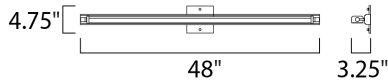

**MEASUREMENTS**

DIMENSION : 48" W x 4.75" H x 3.25" Ext  
 BACK PLATE : 4.63" W x 4.63" H  
 HANGING WEIGHT : 6.09 lb

**LAMPING**

LUMENS : 3,600 Rated  
 BULB : 1 x 46W LED PCB Integrated , 46W Total  
 BULB INCLUDED : (Integrated)  
 DIMMABLE : Triac CL  
 CRI : 90+ CRI  
 COLOR\_TEMP : 3000K