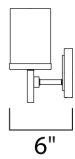

PRODUCT DESCRIPTION

Square glass shades ride upon a rectangular bar to create geometry at its best. Available in Polished Chrome with Satin White glass and Satin Nickel and white Linen glass.

MEASUREMENTS

DIMENSION : 22" W x 9" H x 6" Ext
 BACK PLATE : 6.5" W x 4.75" H x 6.25" HCO
 HANGING WEIGHT : 6.46 lb

LAMPING

INPUT VOLTAGE : 120V
 LUMENS : 0 Rated
 BULB : 3 x 60W Incandescent E26 Medium , 180W Total
 BULB INCLUDED : (Not Included)
 DIMMABLE : Yes