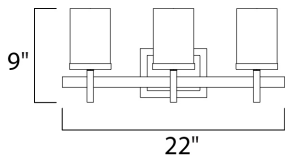

PRODUCT DESCRIPTION

Square glass shades ride upon a rectangular bar to create geometry at its best. Available in Polished Chrome with Satin White glass and Satin Nickel and white Linen glass.

MEASUREMENTS

DIMENSION : 22" W x 9" H x 6" Ext
 BACK PLATE : 6.5" W x 4.75" H x 6.25" HCO
 HANGING WEIGHT : 6.46 lb

LAMPING

INPUT VOLTAGE : 120V
 LUMENS : 0 Rated
 BULB : 3 x 60W Incandescent E26 Medium , 180W Total
 BULB INCLUDED : (Not Included)
 DIMMABLE : Yes