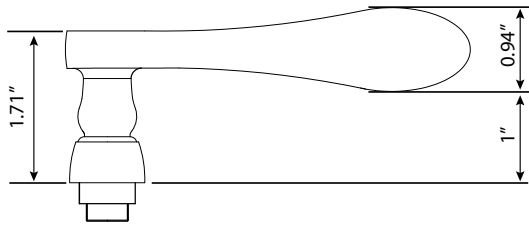

Manor Lever

- > Collection: Nostalgic
- > Design code: MAN
- > Material: Forged Brass
- > Functions: Must specify handing

Manor Lever shown in Satin Nickel