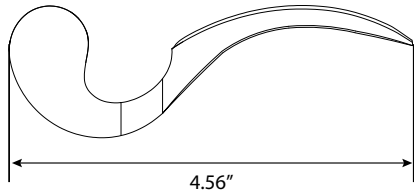

Manor Lever

- > Collection: Nostalgic
- > Design code: MAN
- > Material: Forged Brass
- > Functions: Must specify handing

Manor Lever shown in Satin Nickel