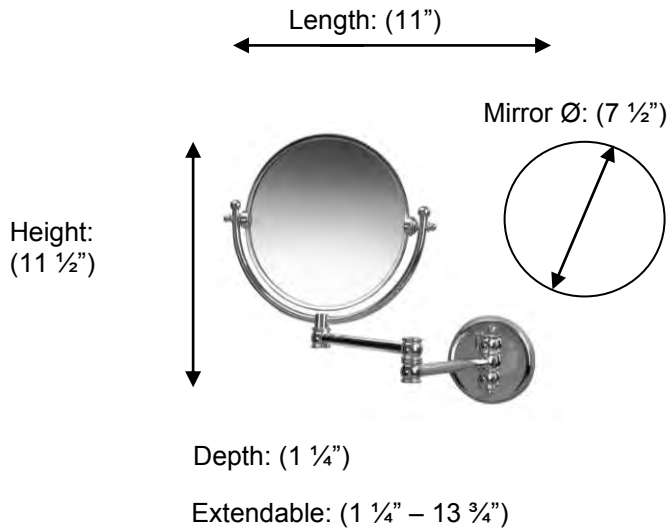

M681 TRADITIONAL WALL MOUNTED MIRROR

Description:

Traditional wall mounted mirror

Magnification: 3x / regular mirror

Finishes:

CR – Chrome

NI – Polished Nickel

ES – Satin Nickel

Material:

Brass

Method of Attachment:

Direct to wall

Country of Origin:

United Kingdom