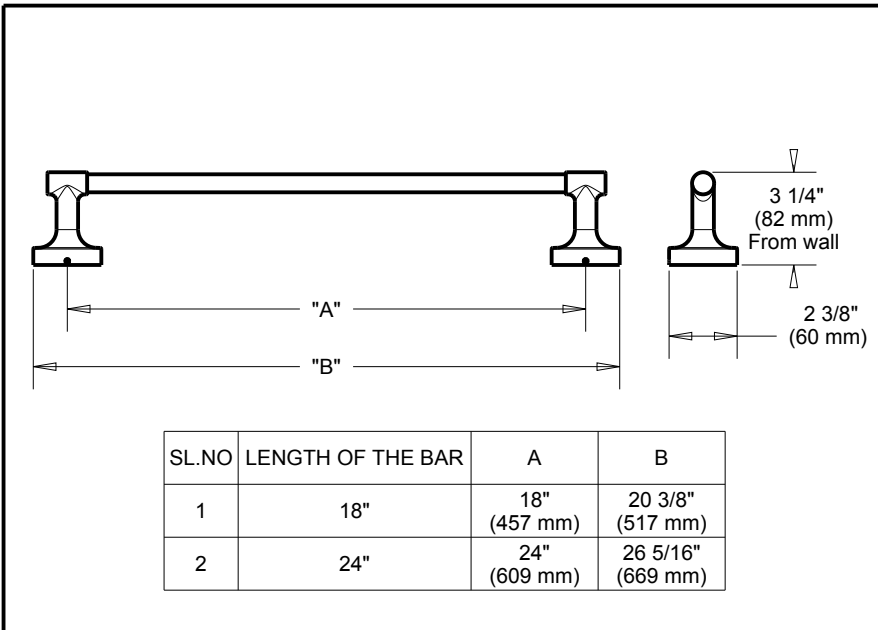

## STANDARD SPECIFICATIONS:

- Wood blocking is preferable behind all wall surfaces. If wood blocking is not available, the following fasteners are suggested: Tile/Masonry-Plastic or lead Anchors Plaster/drywall-Toggle bolts.
- Mounting hardware and mounting template included with product.