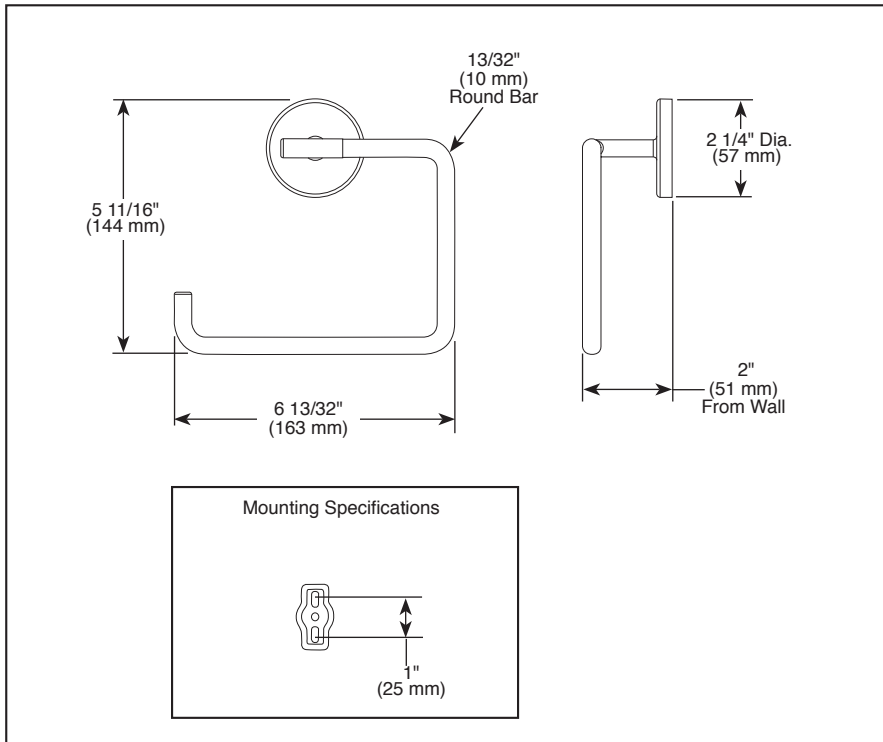

## ACCESSORIES

- Trinsic® Bath Collection
- Towel Ring

Submitted Model No.: \_\_\_\_\_

Specific Features: \_\_\_\_\_

▲ Designate Proper Finish Suffix

### STANDARD SPECIFICATIONS:

- Wood blocking is preferable behind all wall surfaces. If wood blocking is not available, the following fasteners are suggested: Tile/Masonry-Plastic or lead Anchors Plaster/drywall-Toggle bolts.
- Mounting hardware and mounting instructions included with product.