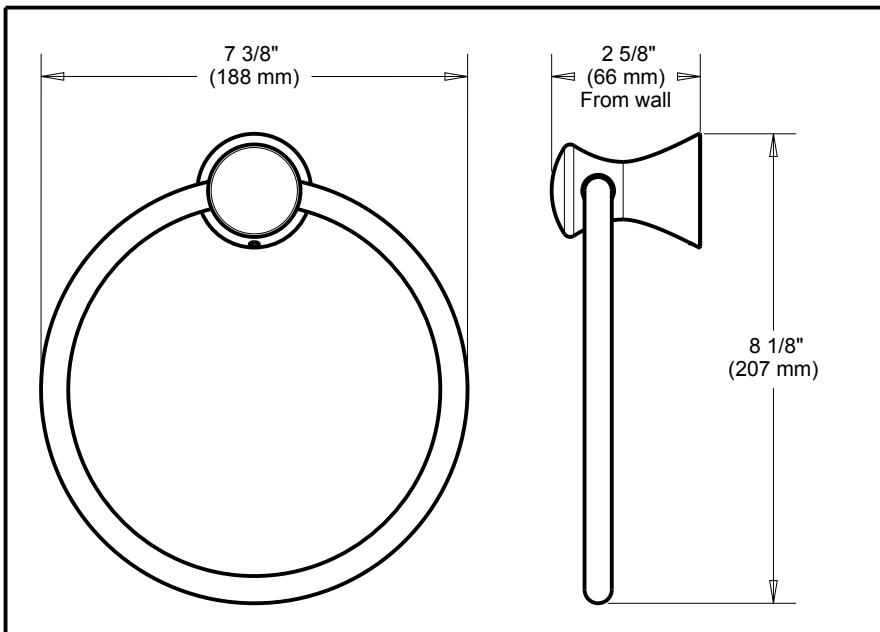

DELTA[®]

ACCESSORIES

- Lahara™ Bath Collection
- Towel Ring

Submitted Model No.: _____

Specific Features: _____

STANDARD SPECIFICATIONS:

- Wood blocking is preferable behind all wall surfaces. If wood blocking is not available, the following fasteners are suggested: Tile/Masonry-Plastic or lead Anchors Plaster/drywall-Toggle bolts.
- Mounting hardware and mounting template included with product.